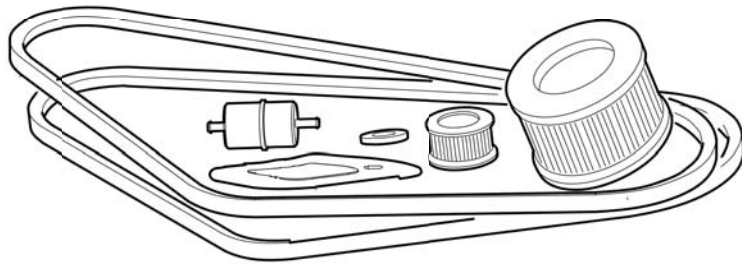

Kits One year service kit

Item	Part No.	Name	Qty	L
1	3382100028	One year service kit		
2	4700239423	Air filter	5	
3	4700937873	Fuel filter	5	
4	4700748479	Washer	1	A
5	4700386312	V-belt	2	B
6	4700239333	Valve cover gasket	1	C
7	4700239326	Oil filter	5	

Comments for Page: One year service kit

A | For oil drain plug

B | See section "Engine installation"

C | For valve cover