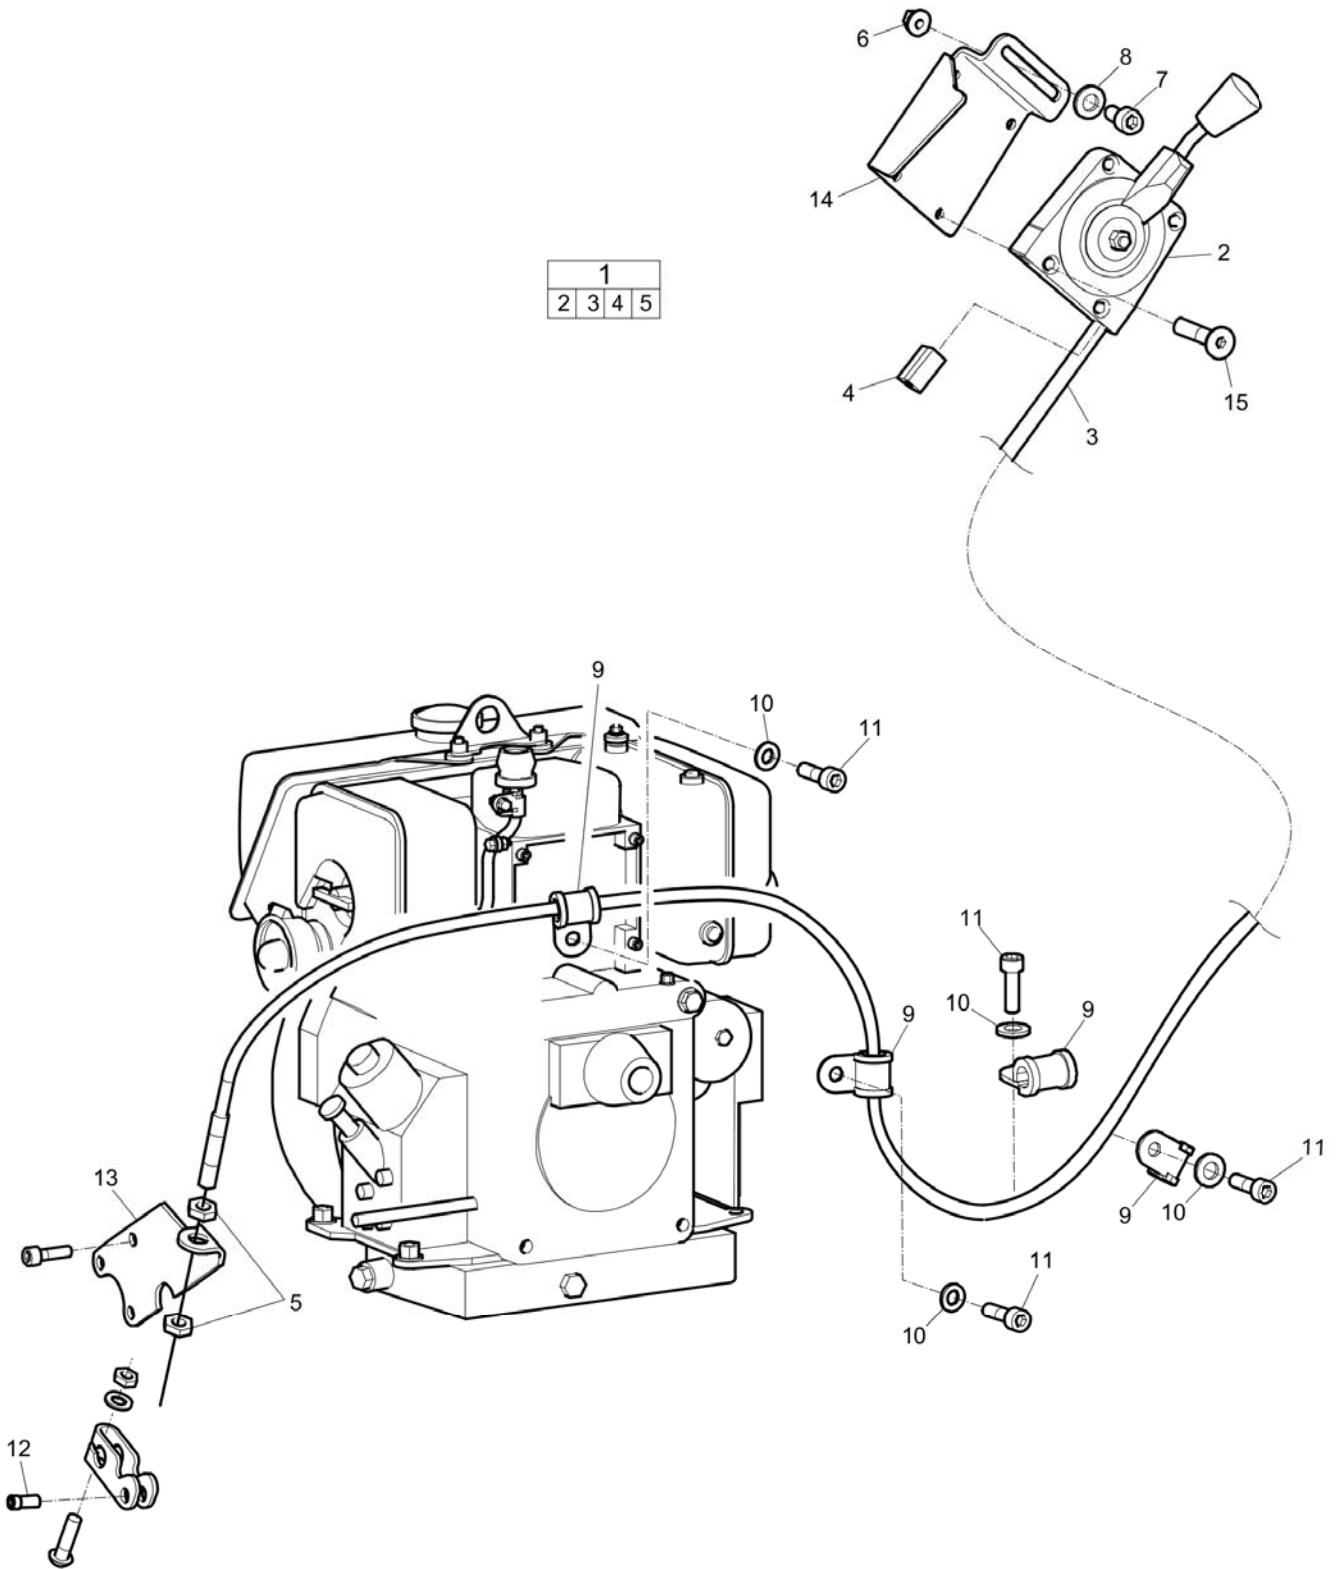

Spare parts list Handle

Refer to Parts Online for the most up to date information. The printed information might be outdated.

Thu Jul 02 05:03:30 MDT 2015

Item	Part No.	Name	Qty	L
1	3382012068	Handle	1	
2	3382010490	Shock absorber	4	
3	4700377312	Cover	1	
4	4700500019	Hex. screw	8	
5	4700904229	Washer, 8.4x16x1.5 mm 300 HV	8	
6	4700500043	Hex. screw	9	
7	4700904230	Washer	9	
8	4700281382	Ball knob M12, D= 50mm	1	
9	4700581012	Nut	1	
10	0300013022	Washer, 10.5 x 22 x 4 mm	2	
11	4700282724	Hook	1	
12	0108123600	Spirol pin	2	
13	4700281431	Shock absorber	1	
14	3382010485	Handle bracket	1	
15	4700281804	Rubber stop	1	
16	4700581013	Nut, M12	2	
17	3382010495	Bushing	2	
18	4700500194	Hex. screw	4	
19	4700904703	Plain washer 13x24x4 mm	8	
20	3382010496	Clamp	2	
21	3382010493	Retainer, right	1	
22	3382010491	Stud	1	
23	3382010492	Shock absorber	1	
24	3382010494	Retainer, left	1	
25	4700570006	Hex. nut	1	
26	4700586019	Lock nut, M12	4	

Spare parts list Non EPA throttle control

Refer to Parts Online for the most up to date information. The printed information might be outdated.

Thu Jul 02 05:03:31 MDT 2015

Item	Part No.	Name	Qty	L
1	3382014295	Throttle control, complete	1	
2	-	Throttle handle	1	
3	3382014294	Control cable, complete	1	
4	4700238443	Square nipple	1	
5	-	Nut, M10	2	
6	4700902285	Nut	1	
7	4700508025	Screw	1	
8	4700904228	Steel plain washer	1	
9	4700921065	Clamp	5	
10	0301232100	Plain washer(a) 6.4 x 12 x 1.6	5	
11	0211124703	Hex sock. Screw	5	
12	4700281236	Nipple	1	
13	4700281228	Bracket	1	
14	4812070115	Throttle control bracket	1	
15	4700904747	Screw M5x30	4	