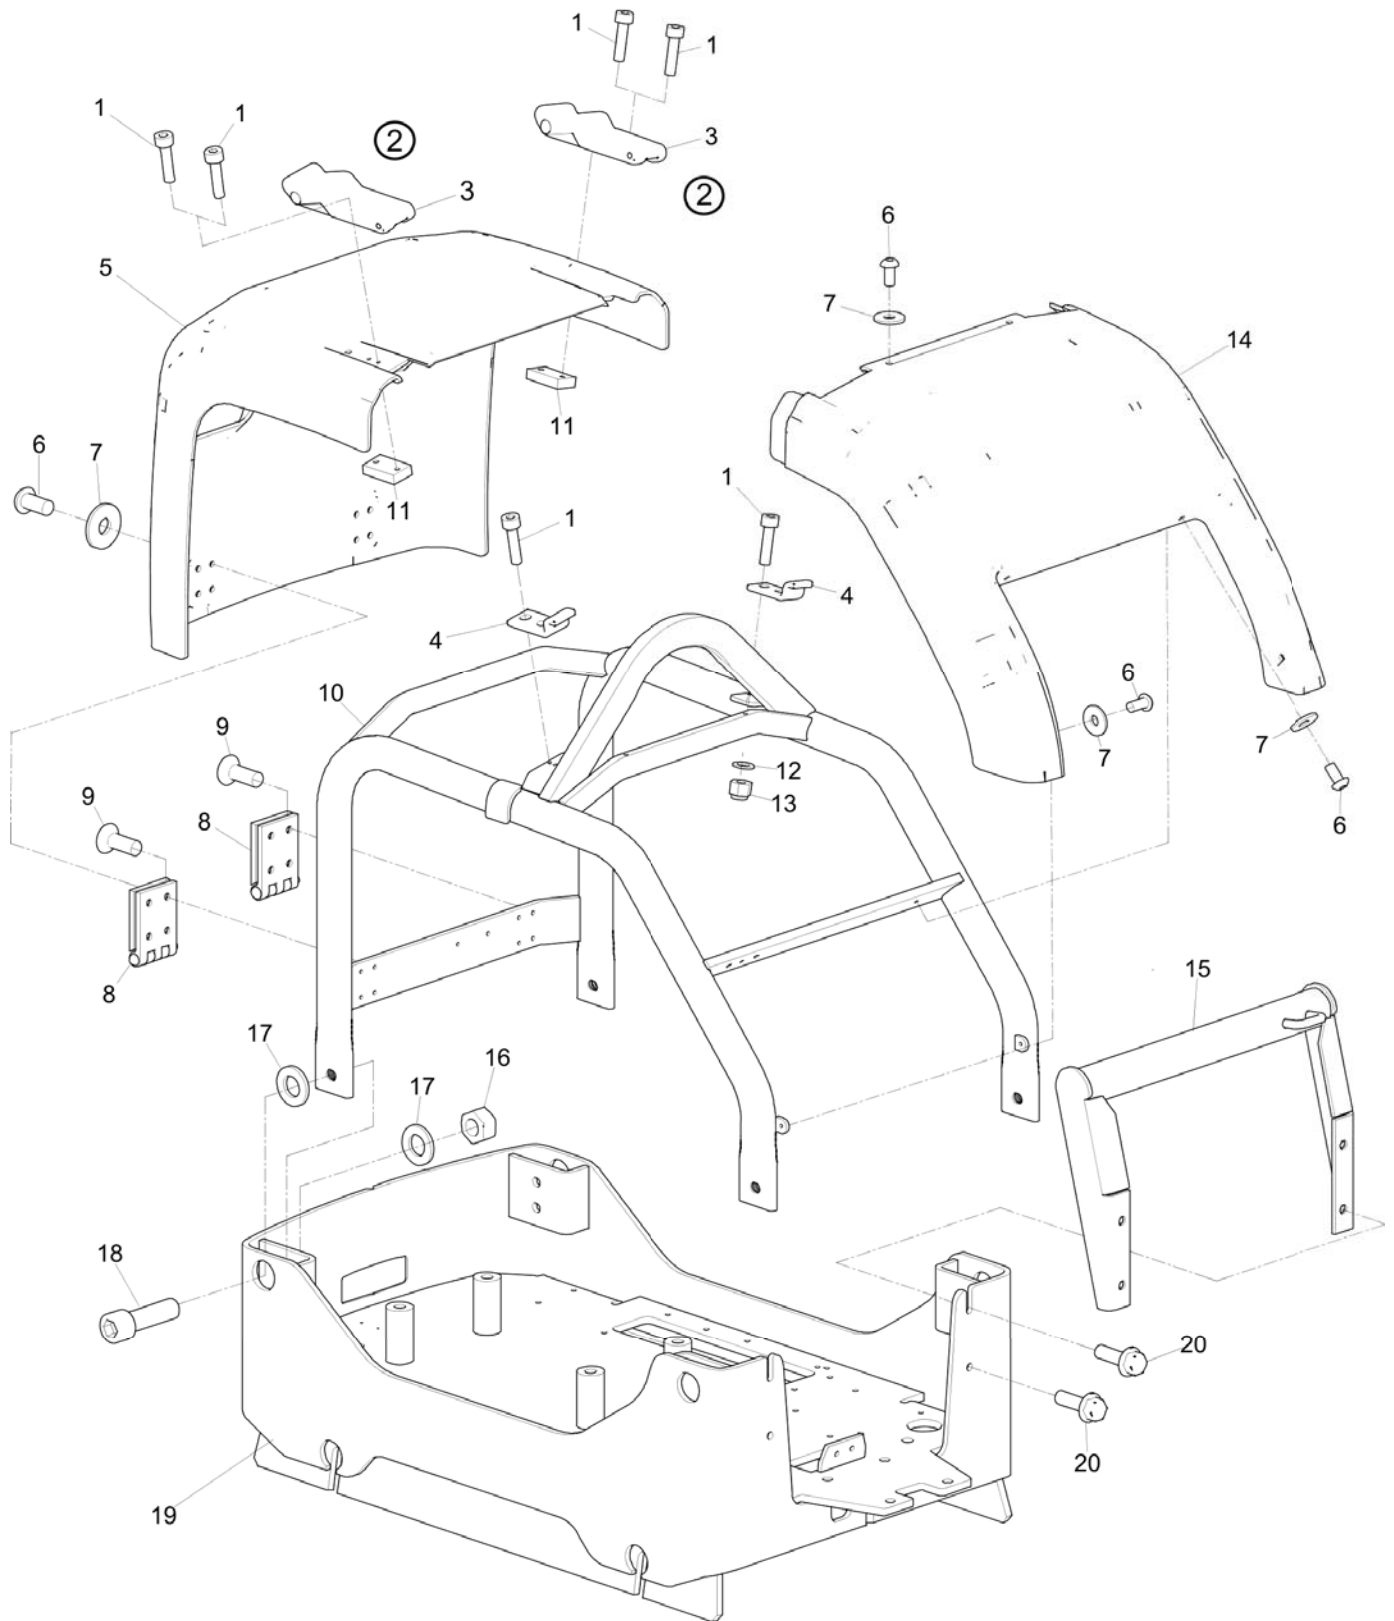

Spare parts list Frame and hoods

Refer to Parts Online for the most up to date information. The printed information might be outdated.

Thu Jul 02 05:03:18 MDT 2015

Item	Part No.	Name	Qty	L
1	4700508022	Hexagon socket head cap screw	8	
2	4700388846	Latch, complete	2	
3	-	Hatch	1	
4	-	Lock	1	
5	3382010054	Front hood	1	
6	4700904650	Screw, M8 x 50 mm 12.9 UNBRAKO® U-130	8	
7	4700904655	Washer, 6 x 18 x 2 mm 0.24 x 0.71 x 0.08 in. 300 HV	14	
8	4700381882	Hinge	2	
9	4700904649	Screw	8	
10	3382012695	Safety frame	1	
11	4700387956	Lock plate	2	
12	4700904698	Steel plain washer	4	
13	4700923976	Lock nut	4	
14	3382012718	Rear hood	1	
15	3382012802	Crossbeam	1	
16	0266211200	Hexagon nut M12	4	
17	0301235800	Washer DIN125 d13 st 37 zn	8	
18	0211196541	Unbrako screw	4	
19	3382012668	Engine plate	1	
20	0147300072	Screw	4