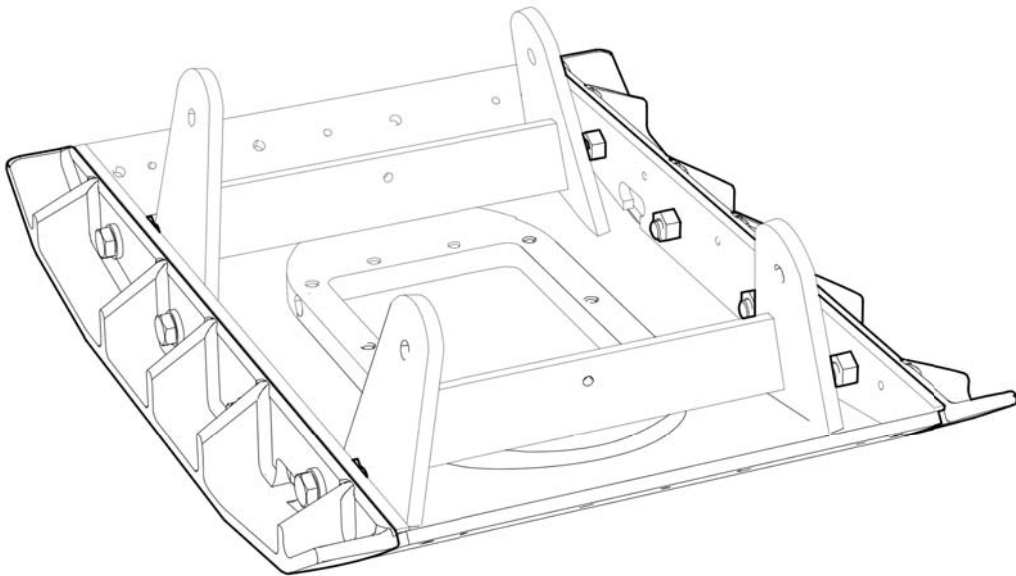

Kits Extension plate kit 2 x 75 mm (2 x 2.95 in.)

Item	Part No.	Name	Qty	L
1	4812070678	Extension plate kit 2 x 75 mm (2 x 2.95 in.)	1	
2	-	Extension plate, 75 mm, 2.95 in.	2	
3	-	Washer, 21 x 36 x 6 mm, 0.83 x 1.42 x 0.24 300 HV	8	
4	-	Screw, M20 x 50 mm 8.8 A9K	8