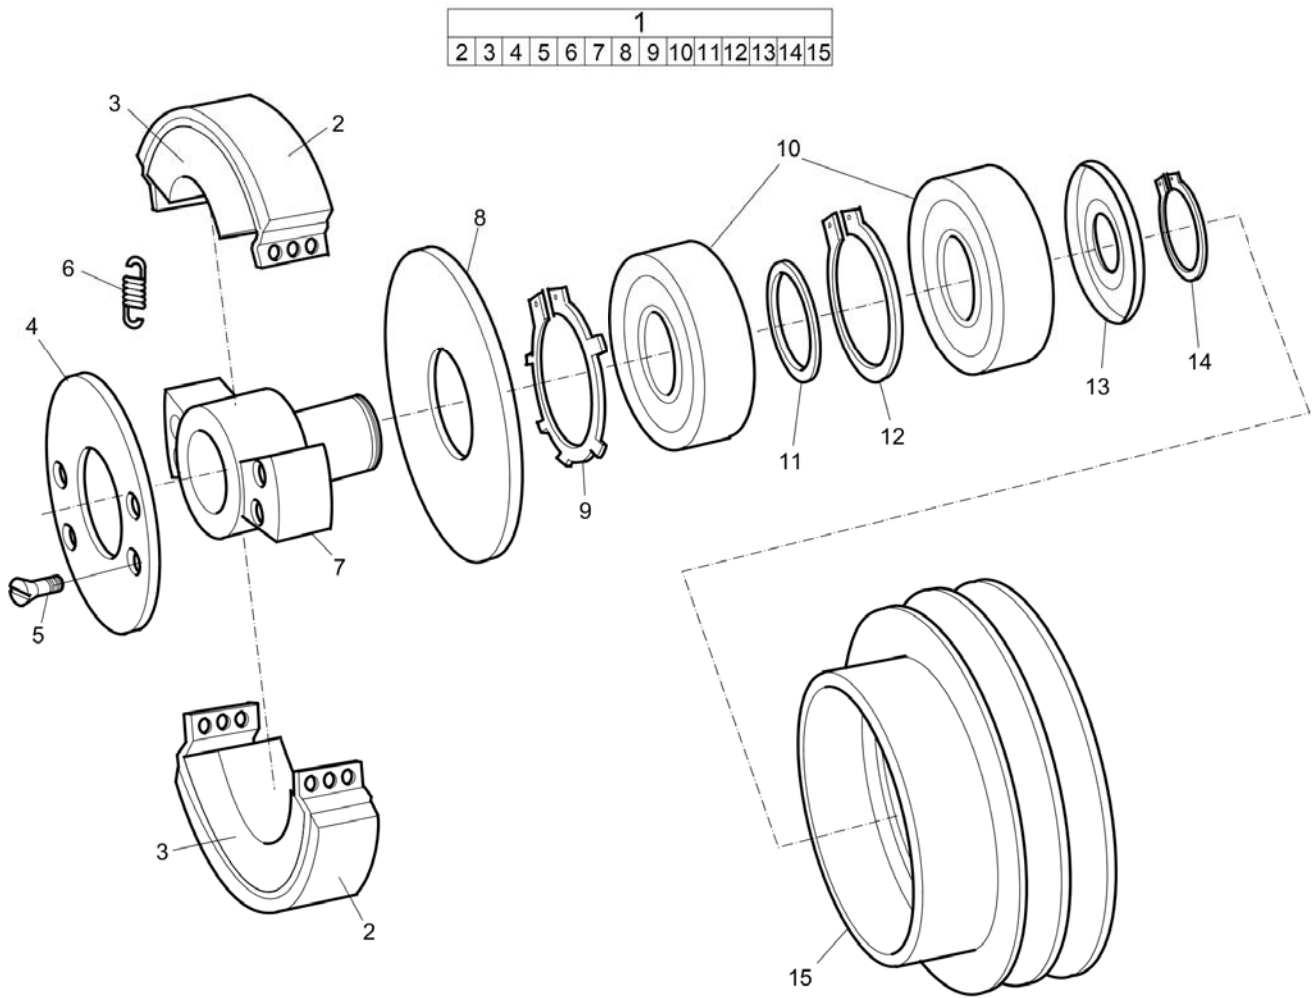

Spare parts list Centrifugal clutch

Refer to Parts Online for the most up to date information. The printed information might be outdated.

Thu Jul 02 05:03:27 MDT 2015

Item	Part No.	Name	Qty	L
1	4812070288	Centrifugal clutch, complete	1	
2	4700939359	Clutch lining	2	
3	4700939358	Weight	2	
4	4700939360	Cover	1	
5	4700939361	Screw	4	
6	4700421246	Spring	4	
7	4700939357	Hub	1	
8	4700939362	Cover	1	
9	4700939363	Lock washer	1	
10	3382100008	Ball bearing	2	
11	4700939356	Washer	1	
12	4700938725	Retaining ring	1	
13	4700938727	Nilos ring	1	
14	4700938726	Snap ring	1	
15	4700939355	V-belt pulley	1