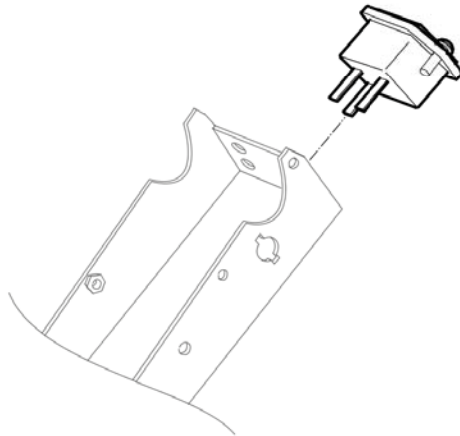

Kits Hour meter kit

Item	Part No.	Name	Qty	L
1	4700376934	Hour meter kit	1	
2	-	Hour meter	1	
3	-	Screw, M3 x 10 mm 8.8 A2-70	2	
4	-	Nut, M3 A2K	2