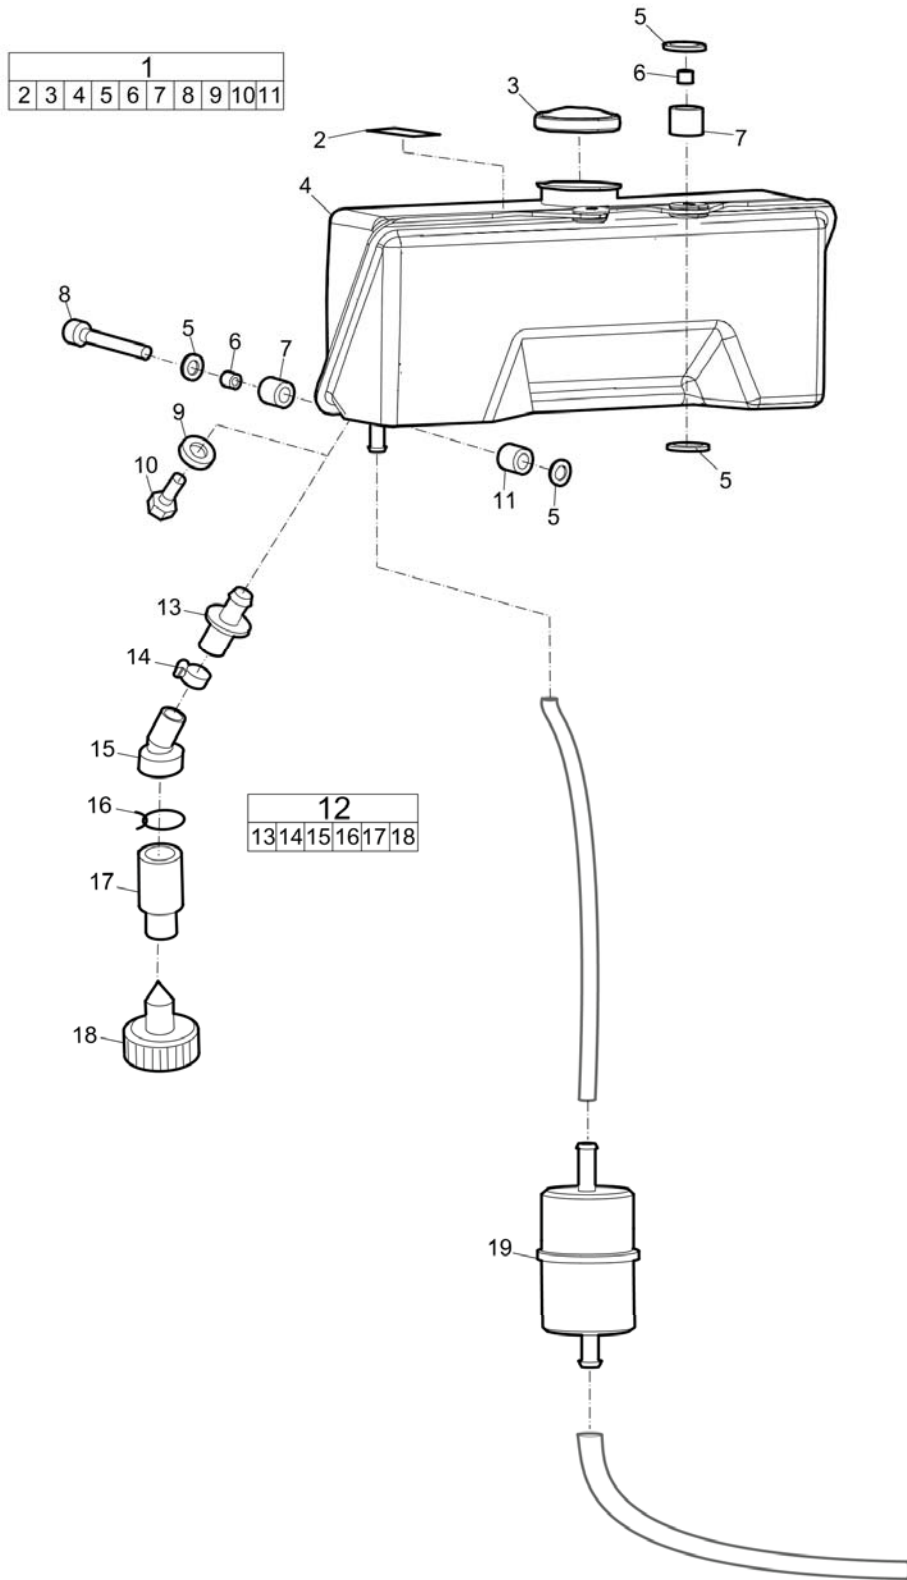

Spare parts list Fuel tank Hatz 1D81

Refer to Parts Online for the most up to date information. The printed information might be outdated.

Thu Jul 02 05:03:26 MDT 2015

Item	Part No.	Name	Qty	L
1	3382100250	Fuel tank, complete	1	
2	--	Label	1	
3	4700239554	Fuel cap	1	
4	--	Fuel tank	1	
5	4700937422	Washer	12	
6	4700937423	Spacer	6	
7	4700937424	Spacer	6	
8	--	Screw, M8 x 40 mm	4	
9	4700238362	Washer	1	
10	4700937435	Plug	1	
11	4700937436	Sleeve	4	
12	4700938339	Water separator, cpl	1	
13	3382100158	Nipple	1	
14	3382100157	Clamp	1	
15	--	Hose	1	
16	--	Hose clip	1	
17	--	Water separator	1	
18	--	Drain screw	1	
19	4700937430	Fuel filter	1