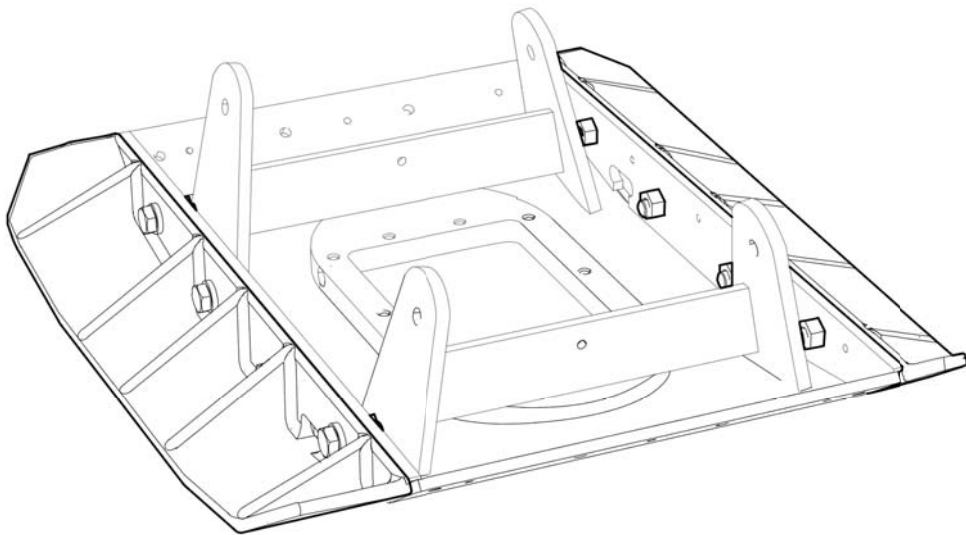

Kits Extension plate kit 2 x 150 mm (2 x 5.90 in.)

Item	Part No.	Name	Qty	L
1	4700382067	Extension plate kit 2 x 150 mm (2 x 5.90 in.)	1	
2	-	Extension plate, 150 mm, 5.90 in.	2	
3	-	Screw, M20 x 50 mm 8.8 A9K	8	
4	-	Washer, 21 x 45 mm, 0.83 x 0.87 x 1.77 in. 300 HV	8