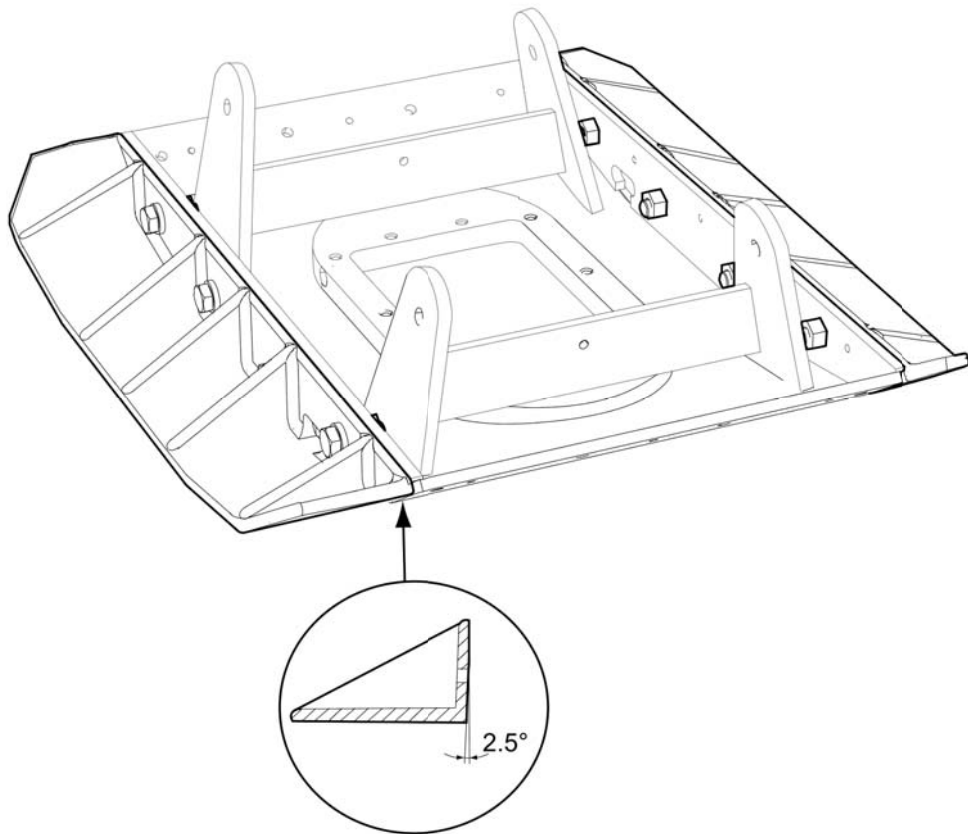

Kits Slanted extension plate kit 2 x 150 mm (2 x 5.90 in.)

Item	Part No.	Name	Qty	L
1	4700382068	Slanted extension plate kit 2 x 150 mm (2 x 5.90 in.)	1	
2	-	Extension plate, 150 mm, 5.90 in., Slanted 2.5°	2	
3	-	Screw, M20 x 50 mm 8.8 A9K	8	
4	-	Washer, 21 x 45 mm, 0.83 x 0.87 x 1.77 in. 300 HV	8