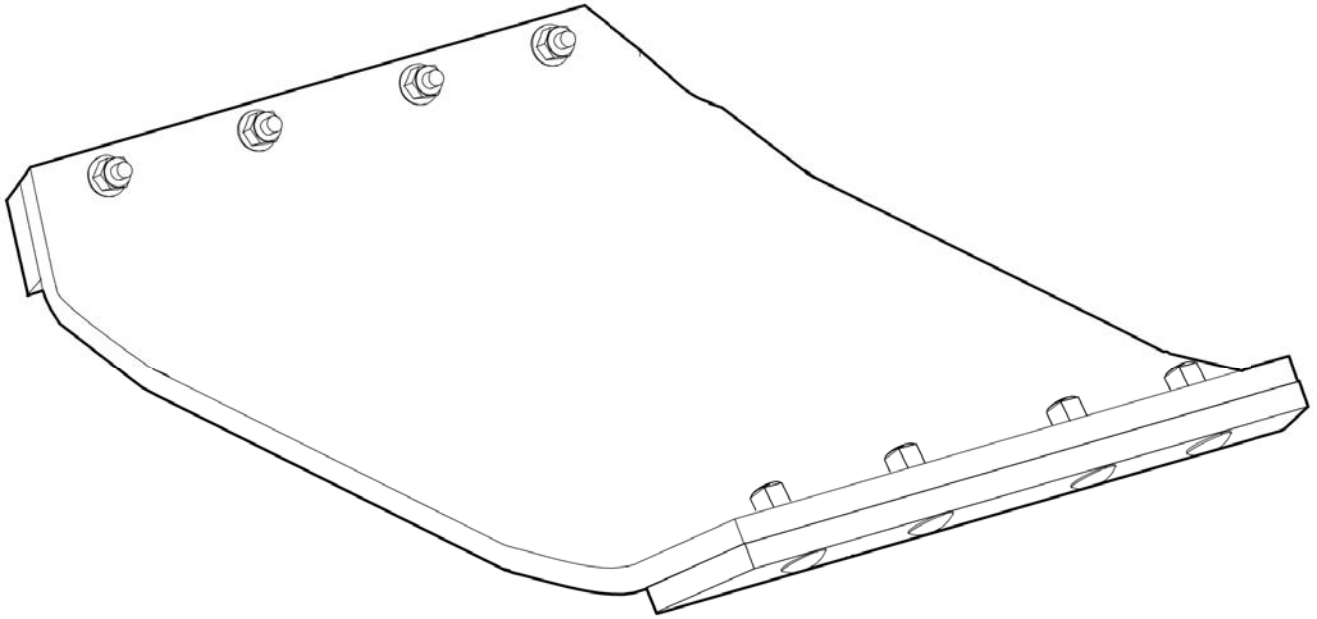

Kits Block paving plate kit 850 mm (33.5 in.)

Item	Part No.	Name	Qty	L
1	4700382005	Block paving plate kit	1	
2	-	Polyurethane plate, 850 mm, 33.5 in.	1	
3	-	Bracket	2	
4	-	Nut, M10	8	
5	-	Screw, M10 x 50 mm 8.8 A3K	8	
6	-	Washer, 10.5 x 22 x 2 mm, 0.41 x 0.87 x 0.08 in. 300 HV	8