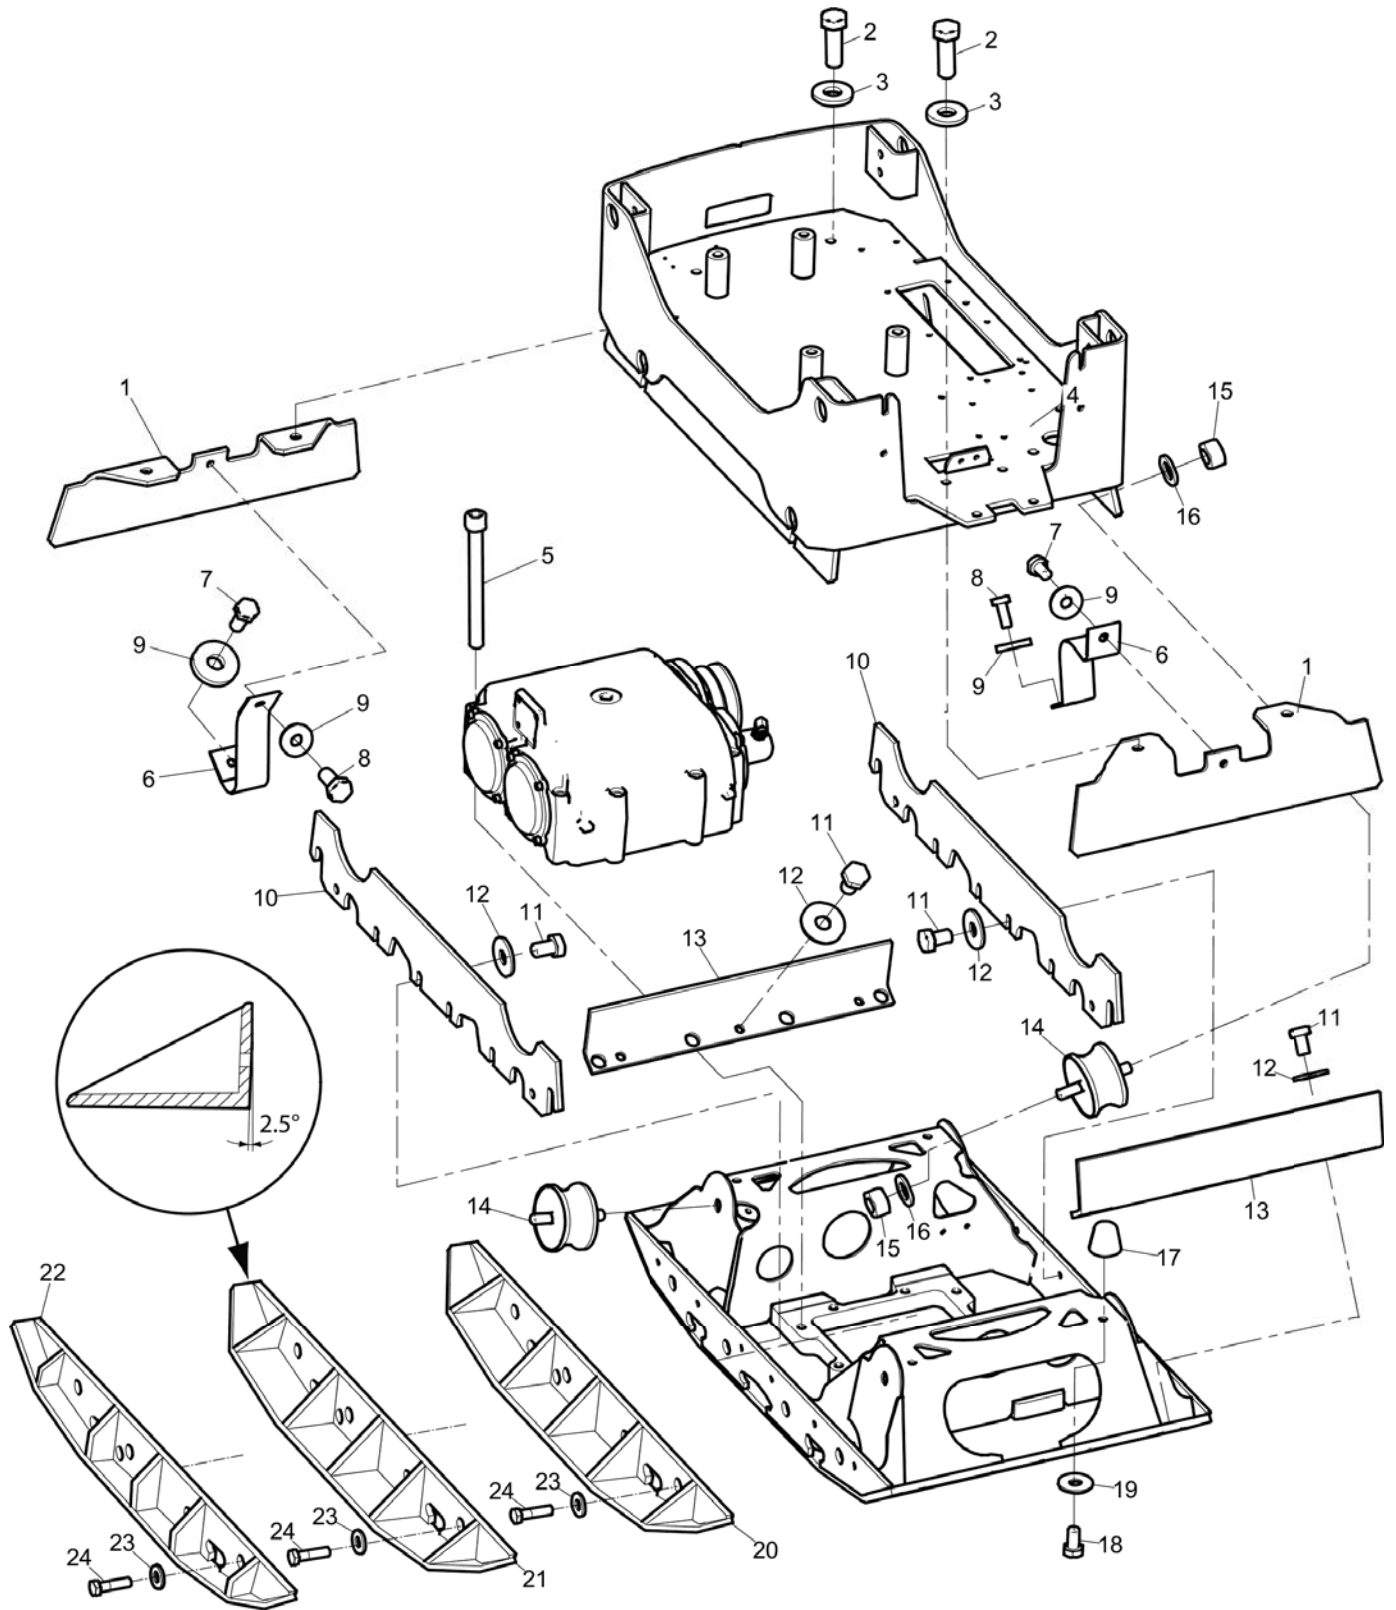

Spare parts list Ground plate installation

Refer to Parts Online for the most up to date information. The printed information might be outdated.

Thu Jul 02 05:03:19 MDT 2015

Item	Part No.	Name	Qty	L
1	3382012792	Cover	2	
2	0147140203	Hex head screw M12 x 35	4	
3	4700904213	Washer	4	
4	3382012668	Engine plate	1	
5	0211196492	Hexagon socket head cap screw	10	
6	3382010021	Strap	2	
7	-	Screw	2	
8	-	Screw	2	
9	-	Washer	4	
10	3382012993	Cover	2	
11	0147135903	Hex.bolt	18	
12	0300027417	Washer DIN9021	18	
13	3382012792	Cover	2	
14	3382014149	Shock absorber	4	
15	0266211400	Hexagon nut M16	8	
16	0301237800	Flat washer M17.0/30	8	
17	3382014282	Rubber stop	4	
18	4700900486	Screw	4	
19	4700928441	Washer, 21 x 45 mm	4	
20	4700280544	Extension plate	2	
21	4700282739	Extension plate, Slanted 2.5°, 150 mm , 5.91 in.	2	
22	4812070677	Extension plate, 75 mm, 2.95 in.	2	
23	4700500101	Screw M20 x 50 mm	8	
24	4700903290	Steel plain washer 21x36x6	8	

Spare parts list Block paving plate 750 mm (29.5 in.)

Refer to Parts Online for the most up to date information. The printed information might be outdated.

Thu Jul 02 05:03:20 MDT 2015

Item	Part No.	Name	Qty	L
1	4700280888	Polyurethane plate	1	A
2	4700382008	Bracket	2	
3	-	Screw, M10 x 50 mm 4.6 A3K	8	
4	-	Lock nut, M10 x 1.5 mm A3K	8	