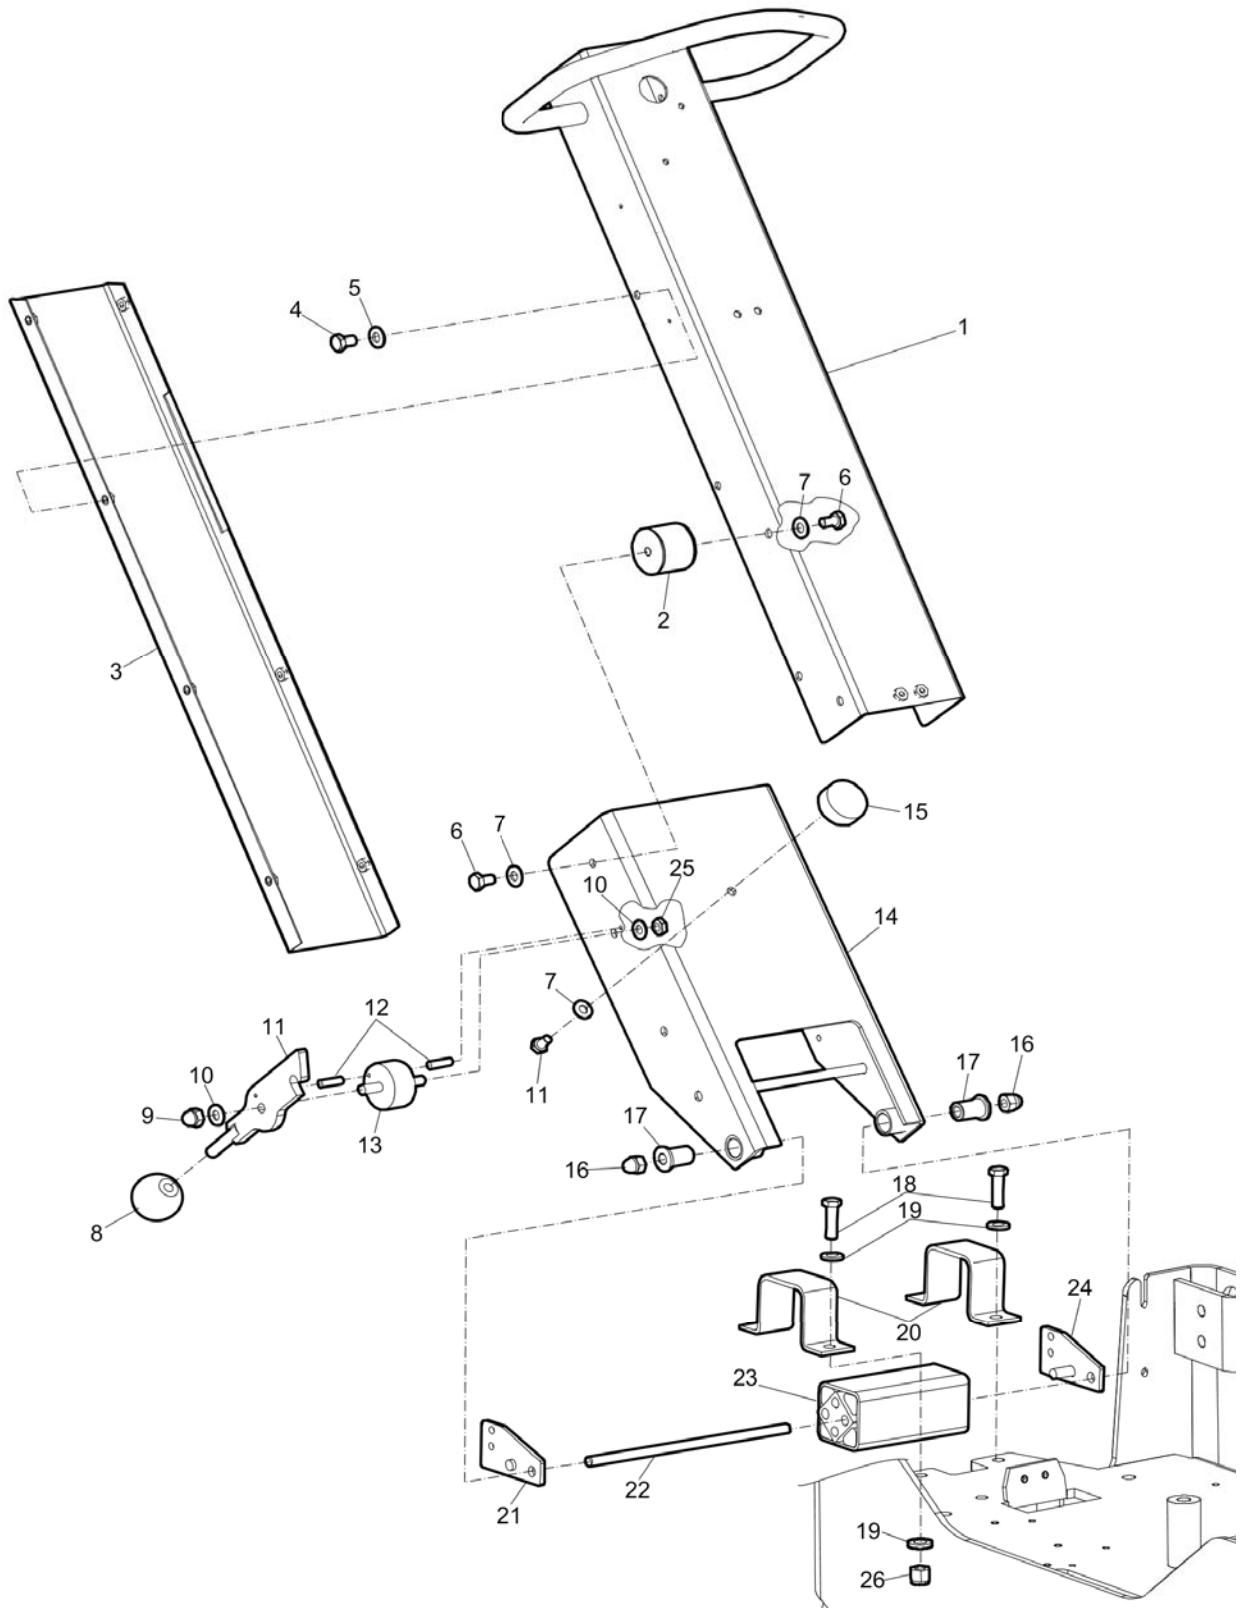

Spare parts list Handle

Refer to Parts Online for the most up to date information. The printed information might be outdated.

Thu Jul 02 05:03:30 MDT 2015

Item	Part No.	Name	Qty	L
1	3382012068	Handle	1	
2	3382010490	Shock absorber	4	
3	4700377312	Cover	1	
4	4700500019	Hex. screw	8	
5	4700904229	Washer, 8.4x16x1.5 mm 300 HV	8	
6	4700500043	Hex. screw	9	
7	4700904230	Washer	9	
8	4700281382	Ball knob M12, D= 50mm	1	
9	4700581012	Nut	1	
10	0300013022	Washer, 10.5 x 22 x 4 mm	2	
11	4700282724	Hook	1	
12	0108123600	Spirol pin	2	
13	4700281431	Shock absorber	1	
14	3382010485	Handle bracket	1	
15	4700281804	Rubber stop	1	
16	4700581013	Nut, M12	2	
17	3382010495	Bushing	2	
18	4700500194	Hex. screw	4	
19	4700904703	Plain washer 13x24x4 mm	8	
20	3382010496	Clamp	2	
21	3382010493	Retainer, right	1	
22	3382010491	Stud	1	
23	3382010492	Shock absorber	1	
24	3382010494	Retainer, left	1	
25	4700570006	Hex. nut	1	
26	4700586019	Lock nut, M12	4