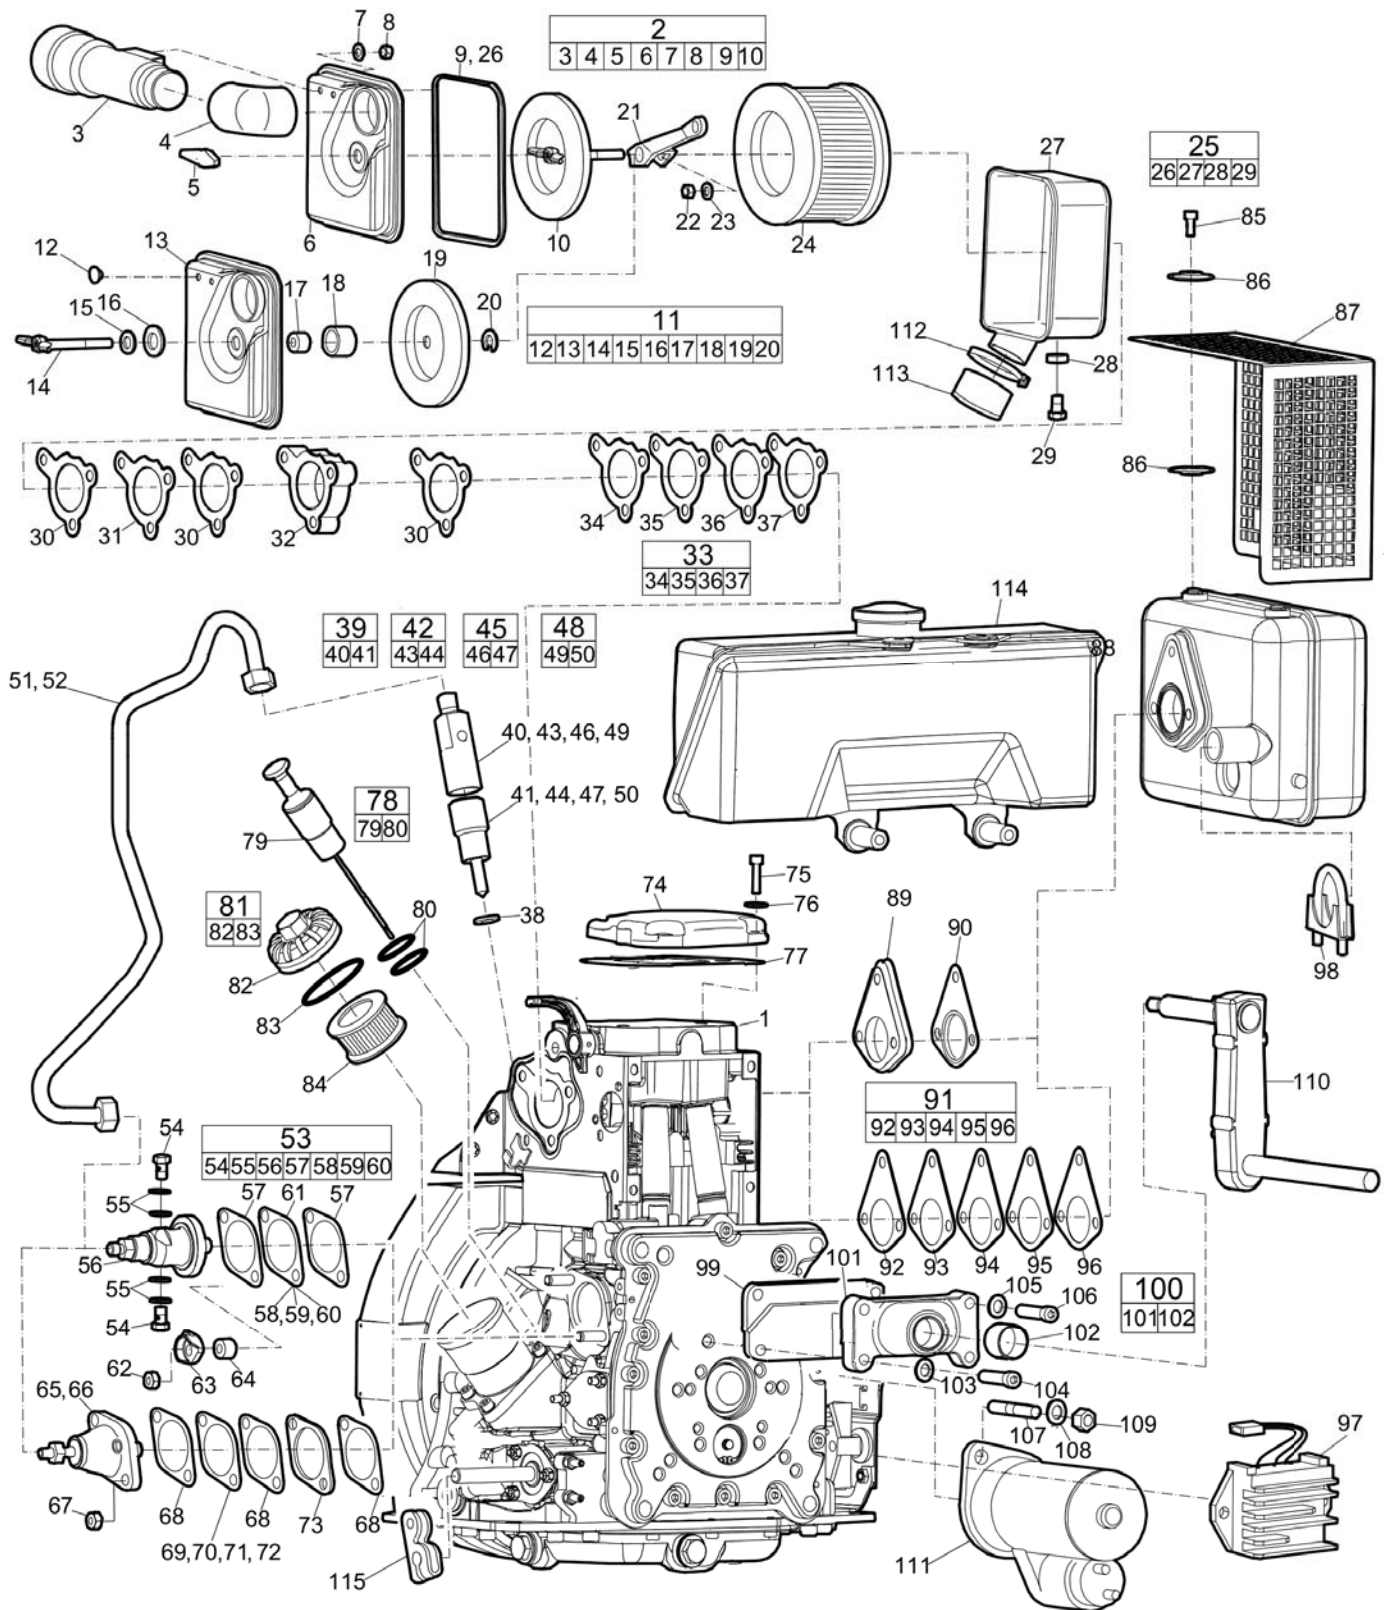

Spare parts list Engine, Hatz 1D81Z electric start

Refer to Parts Online for the most up to date information. The printed information might be outdated.

Thu Jul 02 05:03:25 MDT 2015

Item	Part No.	Name	Qty	L
1	3382014348	Engine, complete, Hatz 1D81Z electric start,	1	A
2	3382100249	Air filter cover, complete	1	B
3	4700239883	Cyclone	1	
4	4700239882	Elbow	1	
5	4700937017	Nut	1	
6	-	Cover	1	
7	-	Washer, M6	2	
8	-	Nut, M6	2	
9	4700239526	Gasket	1	
10	3382100235	Holder	1	
11	3382100248	Air filter cover, complete	1	C
12	4700239532	Plug	2	
13	-	Cover	1	
14	4700239531	Screw	1	
15	4700239529	Washer	1	
16	4700239530	Washer	1	
17	4700239525	Gasket	1	
18	4700239524	Bushing	1	
19	4700239523	Cover	1	
20	4700239522	Washer	1	
21	4700239519	Bracket	1	
22	-	Nut, M8	2	
23	-	Washer, M8	2	
24	4700239423	Air filter	1	
25	4700239516	Housing	1	
26	4700239526	Gasket	1	
27	-	Housing	1	
28	4700239533	Washer	1	
29	4700239534	Screw	1	
30	4700937439	Gasket	3	
31	4700937440	Gasket	1	
32	4700937443	Gasket	1	
33	4700937442	Gasket kit	1	
34	-	Gasket	1	
35	-	Gasket	1	
36	-	Gasket	1	
37	-	Gasket	1	

Refer to Parts Online for the most up to date information. The printed information might be outdated.

Thu Jul 02 05:03:25 MDT 2015