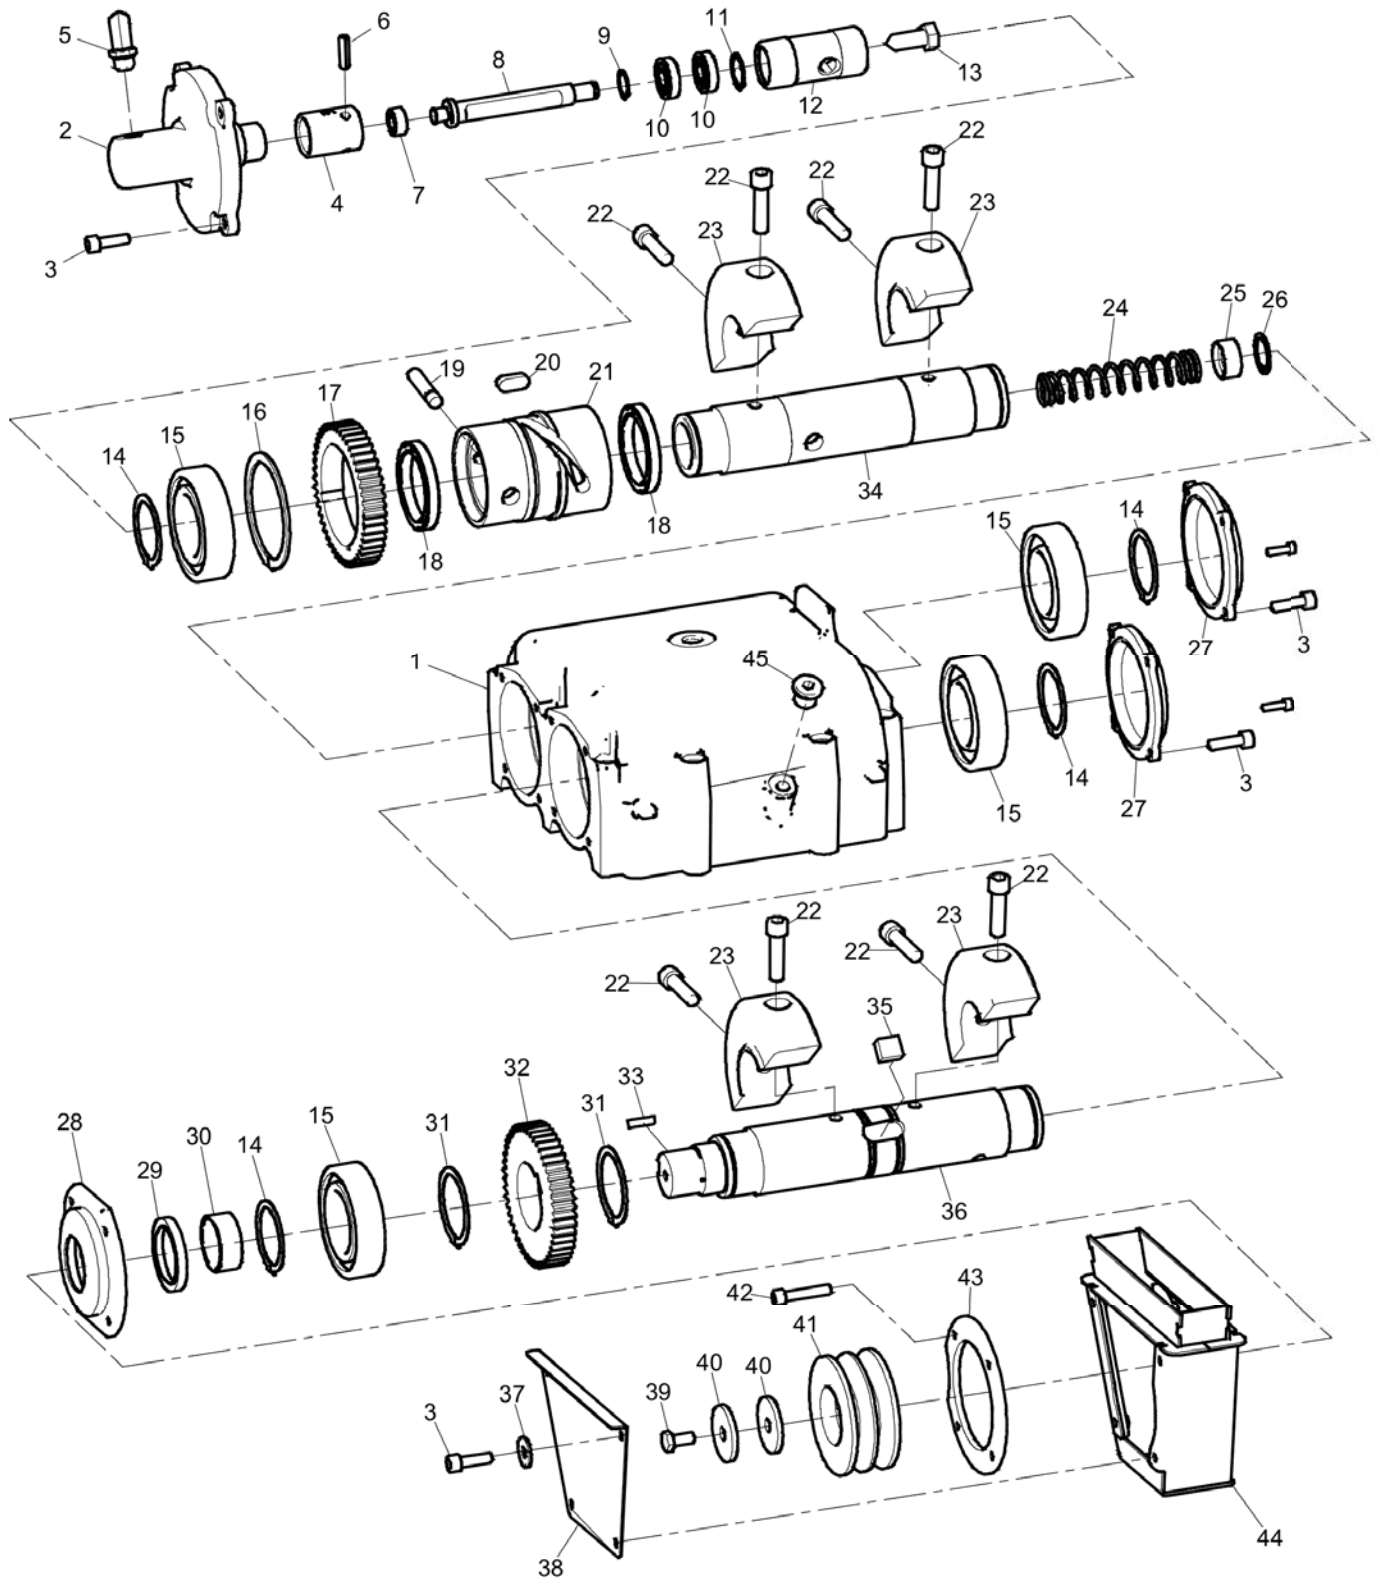

Spare parts list Eccentric element

Refer to Parts Online for the most up to date information. The printed information might be outdated.

Thu Jul 02 05:03:23 MDT 2015

Item	Part No.	Name	Qty	L
1	3382012606	Eccentric housing	1	
2	3382012040	Hydraulic cylinder	1	
3	0211124703	Hex sock. Screw	16	
4	4812070043	Piston	1	
5	4700792272	Elbow 90 orfs	1	
6	0108132400	Spring pin, Ø6 x 20 mm DIN 1481	1	
7	3382014188	Sealing	1	
8	3382013002	Piston rod	1	
9	4700150003	Retaining ring for shaft	1	
10	3382014140	Ball bearing	2	
11	4700151043	Retaning ring for hole 28	1	
12	3382013003	Piston	1	
13	4700381443	Screw	1	
14	4700150033	Retaining ring	4	
15	3382014138	Bearing	4	
16	4700150035	Snap ring	4	
17	3382012028	Gear	1	
18	4700928796	Ball bearing	2	
19	4700280442	Pin	1	
20	4700928788	Key	1	
21	3382012627	Reverser	1	
22	0211140403	Hex sock. screw	8	
23	3382012625	Eccentric weight	4	
24	3382014139	Spring	1	
25	4700280448	Stop	1	
26	4700928787	Retaining ring	1	
27	3382012049	Cover	2	
28	3382013022	Cover	1	
29	3382014176	Radial lip-type seal	1	
30	4700928795	Sleeve	1	
31	4700150020	Retaining ring for shaft	2	
32	3382012027	Gear	1	
33	4700350029	Feather key	1	
34	3382012626	Eccentric shaft	1	
35	4700280450	Key	1	
36	3382012043	Eccentric shaft	1	
37	0300027464	Washer	4	

Refer to Parts Online for the most up to date information. The printed information might be outdated.

Thu Jul 02 05:03:23 MDT 2015