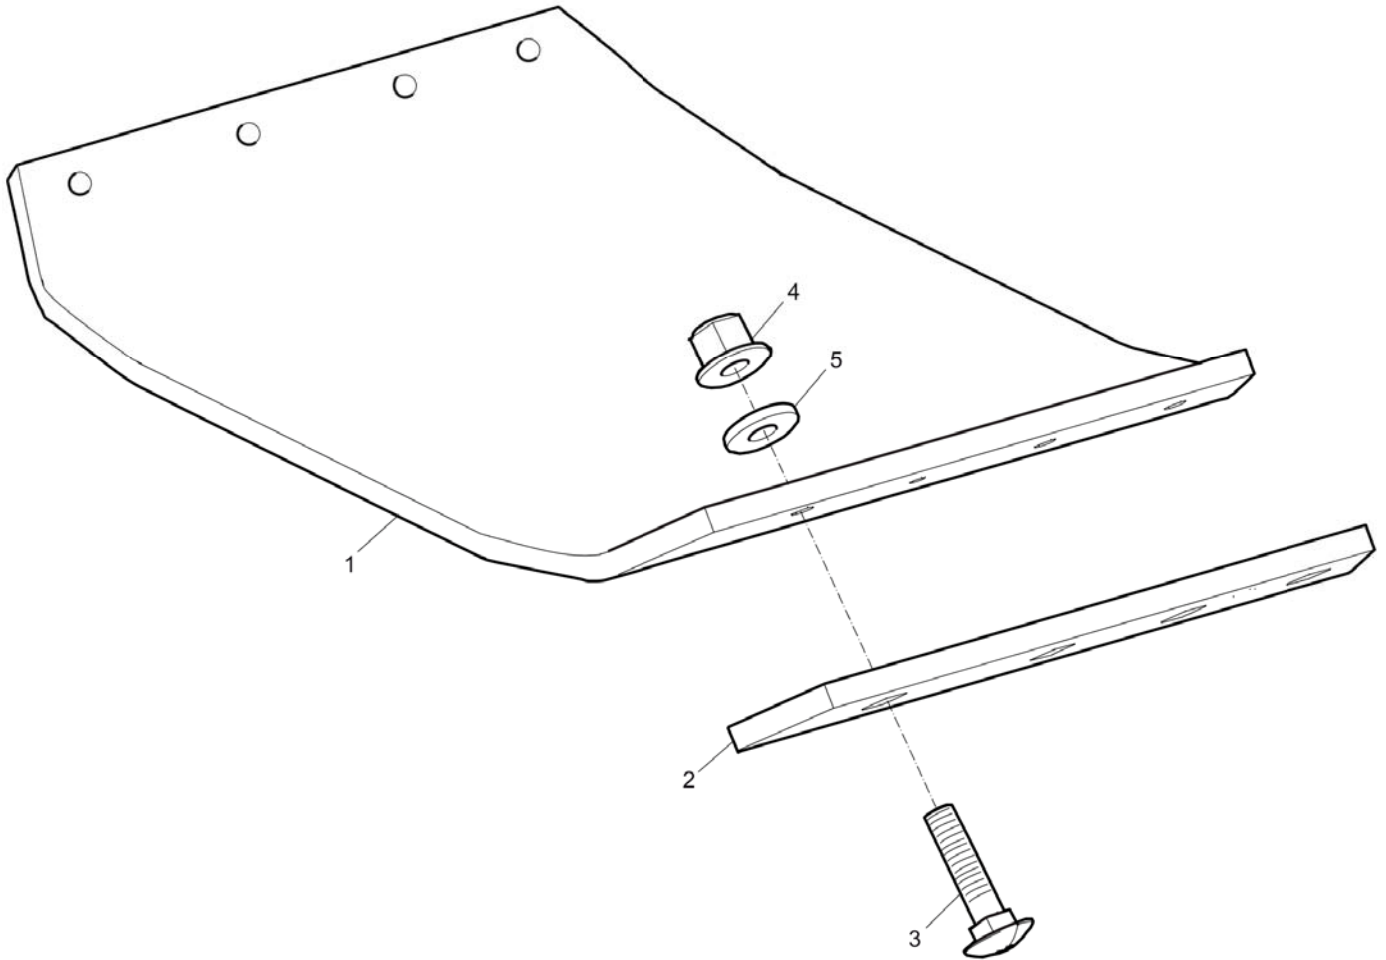

Spare parts list Block paving plate 850 mm (33.5 in.)

Item	Part No.	Name	Qty	L
1	4700381903	Polyurethane plate	1	A
2	4700381902	Bracket	2	
3	-	Screw, M10 x 50 mm 8.8 A3K	8	
4	-	Lock nut, M10	8	
5	-	Washer, 10.5 x 22 x 2 mm, 0.41 x 0.87 x 0.08 in. 300 HV	8	

Comments for Page: Block paving plate 850 mm (33.5 in.)

(L)OCAL REMARKS

A | Polyurethane