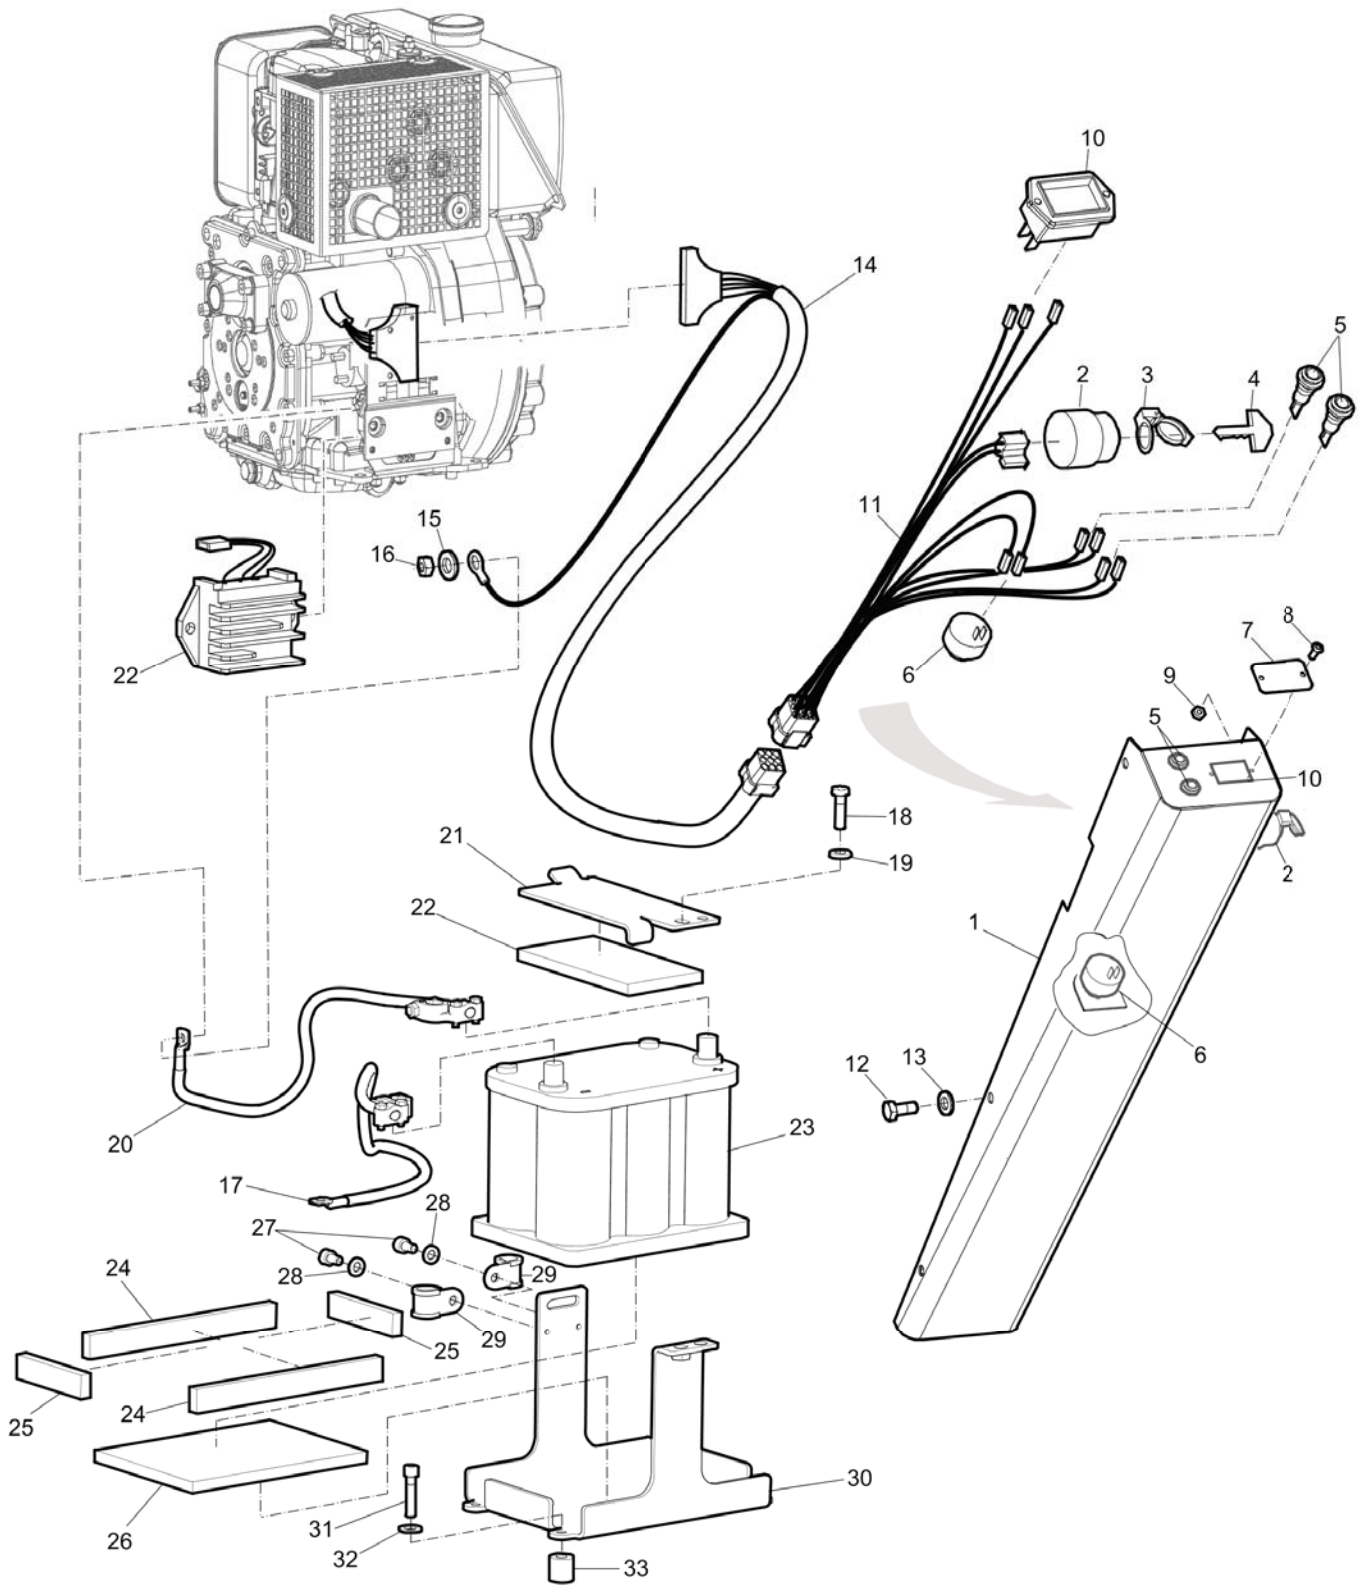

Spare parts list Electric equipment

Refer to Parts Online for the most up to date information. The printed information might be outdated.

Thu Jul 02 05:03:30 MDT 2015

Item	Part No.	Name	Qty	L
1	4700378223	Control panel, cpl	1	
2	4700238158	Ignition switch	1	
3	4700904428	Cover, ignition	1	
4	4700238236	Ignition key	1	
5	4700791058	Diode lamp	2	
6	4700385599	Buzzer	1	
7	4700376867	Cover	1	
8	4700904967	Screw	2	
9	4700928927	Lock nut	2	
10	-	Hour meter	1	A
11	4700378225	Cable harness	1	
12	4700500019	Hex. screw	7	
13	4700904229	Washer, 8.4x16x1.5 mm 300 HV	7	
14	4700282727	Cable harness	1	
15	-	Nut	1	
16	-	Washer	1	
17	4700281201	Battery cable (+)	1	
18	0147136403	Screw m10x 35l	1	
19	0300013022	Washer, 10.5 x 22 x 4 mm	1	
20	4700281202	Battery cable (-)	1	
21	3382012765	Holder	1	
22	4700384612	Insulation	1	
23	4700394643	Battery	1	
24	3382014332	Insulation	2	
25	3382014333	Insulation	2	
26	3382012839	Insulation	1	
27	0211124303	Screw M6x10 ISO 4762	2	
28	0301232100	Plain washer(a) 6.4 x 12 x 1.6	2	
29	4700921039	Pipe clamp	2	
30	3382012763	Battery holder	1	
31	0211132703	Hex sock. Screw	4	
32	0301233500	Plain washer(a) 8.4 x 16 x 1.6	4	
33	4700370222	Spacer sleeve	4