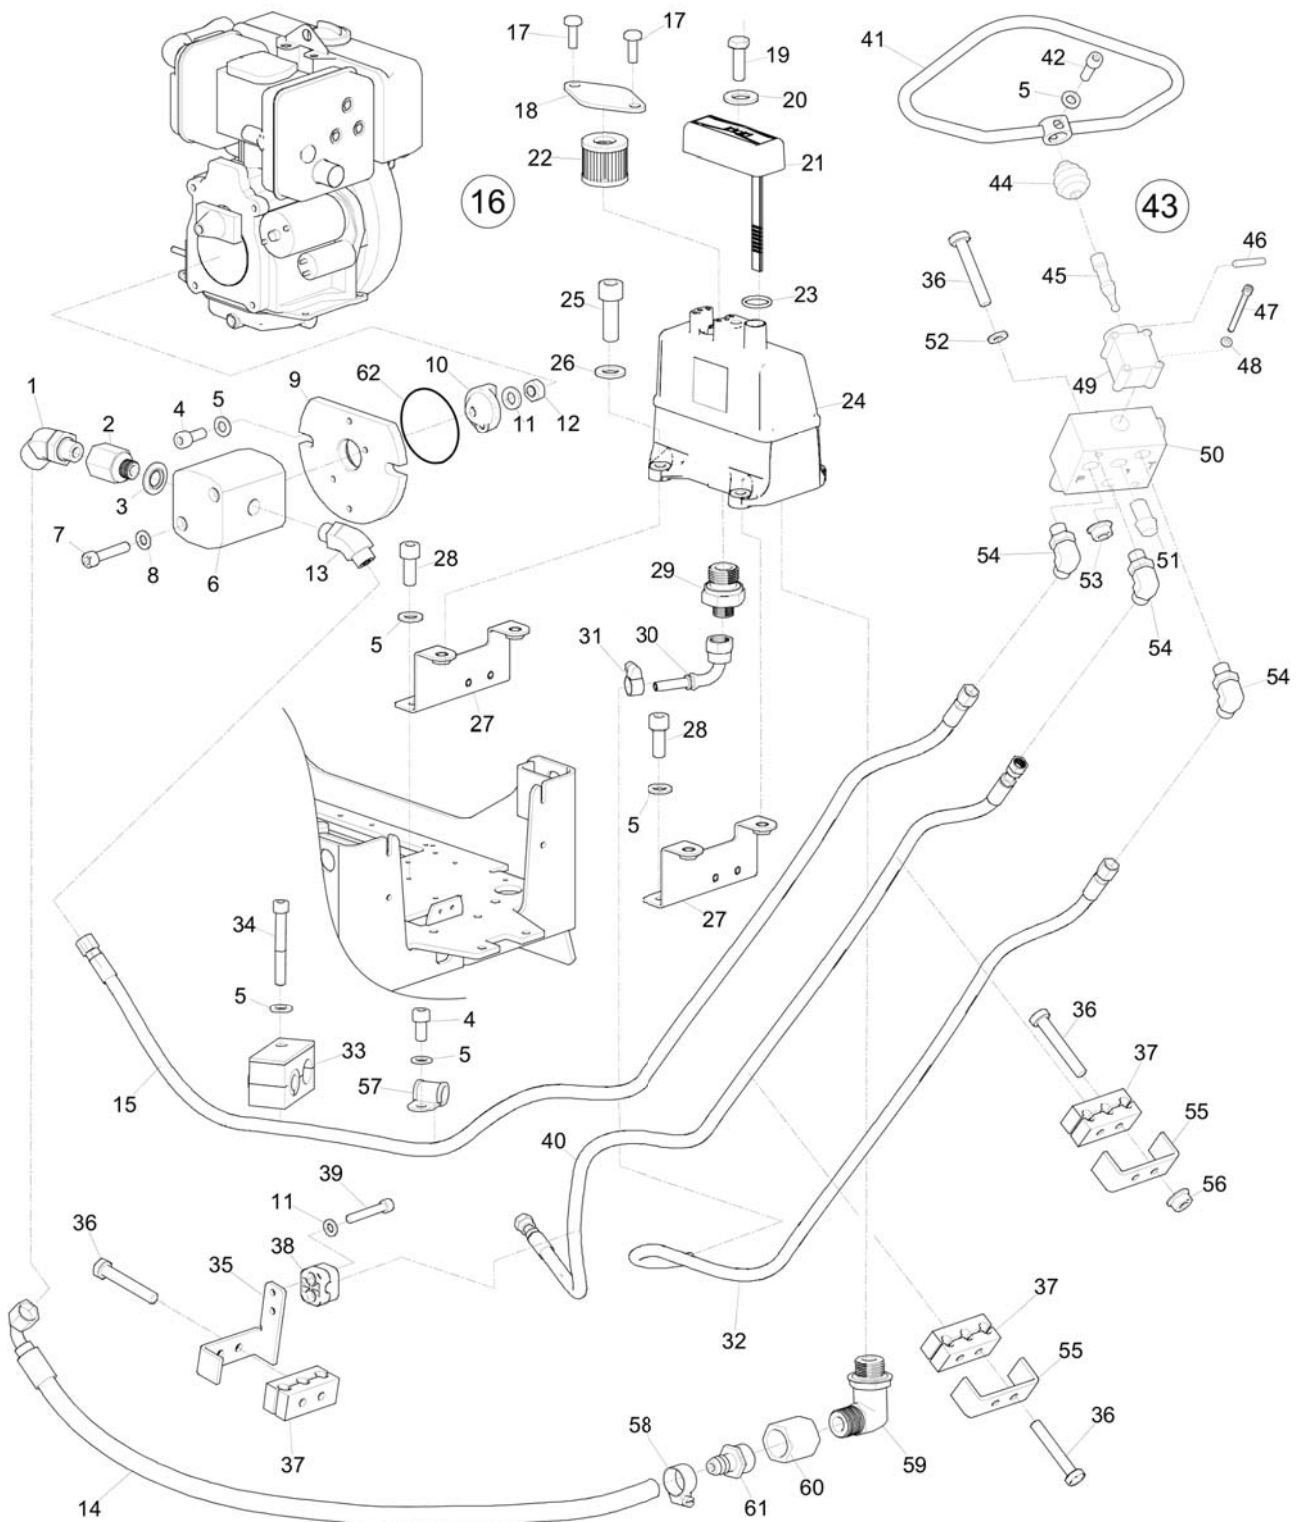

Spare parts list Hydraulic system

Refer to Parts Online for the most up to date information. The printed information might be outdated.

Thu Jul 02 05:03:28 MDT 2015

Item	Part No.	Name	Qty	L
1	4700792253	Elbow	1	
2	3390019900	Connection	1	
3	0661100025	Seal washer M 13.7x20	1	
4	0211132303	Screw DIN912 M8x20 8.8 zn	3	
5	0301233500	Plain washer(a) 8.4 x 16 x 1.6	9	
6	3382014293	Hydraulic pump	1	
7	0211121803	Hexagon socket head cap screw	2	
8	0301231800	Plain washer	2	
9	3382014239	Adapter	1	
10	3382014238	Coupling	1	
11	0301232100	Plain washer(a) 6.4 x 12 x 1.6	3	
12	0266210800	Hexagon nut	1	
13	4700791415	Elbow 45, O-ring	1	
14	3382014297	Hydraulic hose	1	
15	3382014299	Hydraulic hose	1	
16	4700376677	Hydraulic oil tank, complete	1	
17	4700904960	Screw	2	
18	4700381563	Holder	1	
19	4700500021	Hex. screw	1	
20	4700904229	Washer, 8.4x16x1.5 mm 300 HV	1	
21	4700381385	Cover with oil dipstick	1	
22	4700381566	Air filter	1	
23	4700160110	O-ring	1	
24	-	Oil tank	1	
25	0211136303	Hex socket head cap screw	4	
26	0301234400	Flat washer M10.5/22	4	
27	3382012815	Bracket	2	
28	0211132203	Screw M8x16 ISO 4762	4	
29	0570702539	Connection	1	
30	0570710005	Hose connection	1	
31	4700313108	Hose clamp	1	
32	3382012895	Hydraulic hose	1	
33	4700383458	Hose holder	1	
34	0211133203	Screw, M8 x 60 mm 8.8	1	
35	3382012866	Bracket	1	
36	0147133003	Screw M8x50 ISO 4014	8	
37	4700280534	Rubber block	3	

Refer to Parts Online for the most up to date information. The printed information might be outdated.

Thu Jul 02 05:03:28 MDT 2015