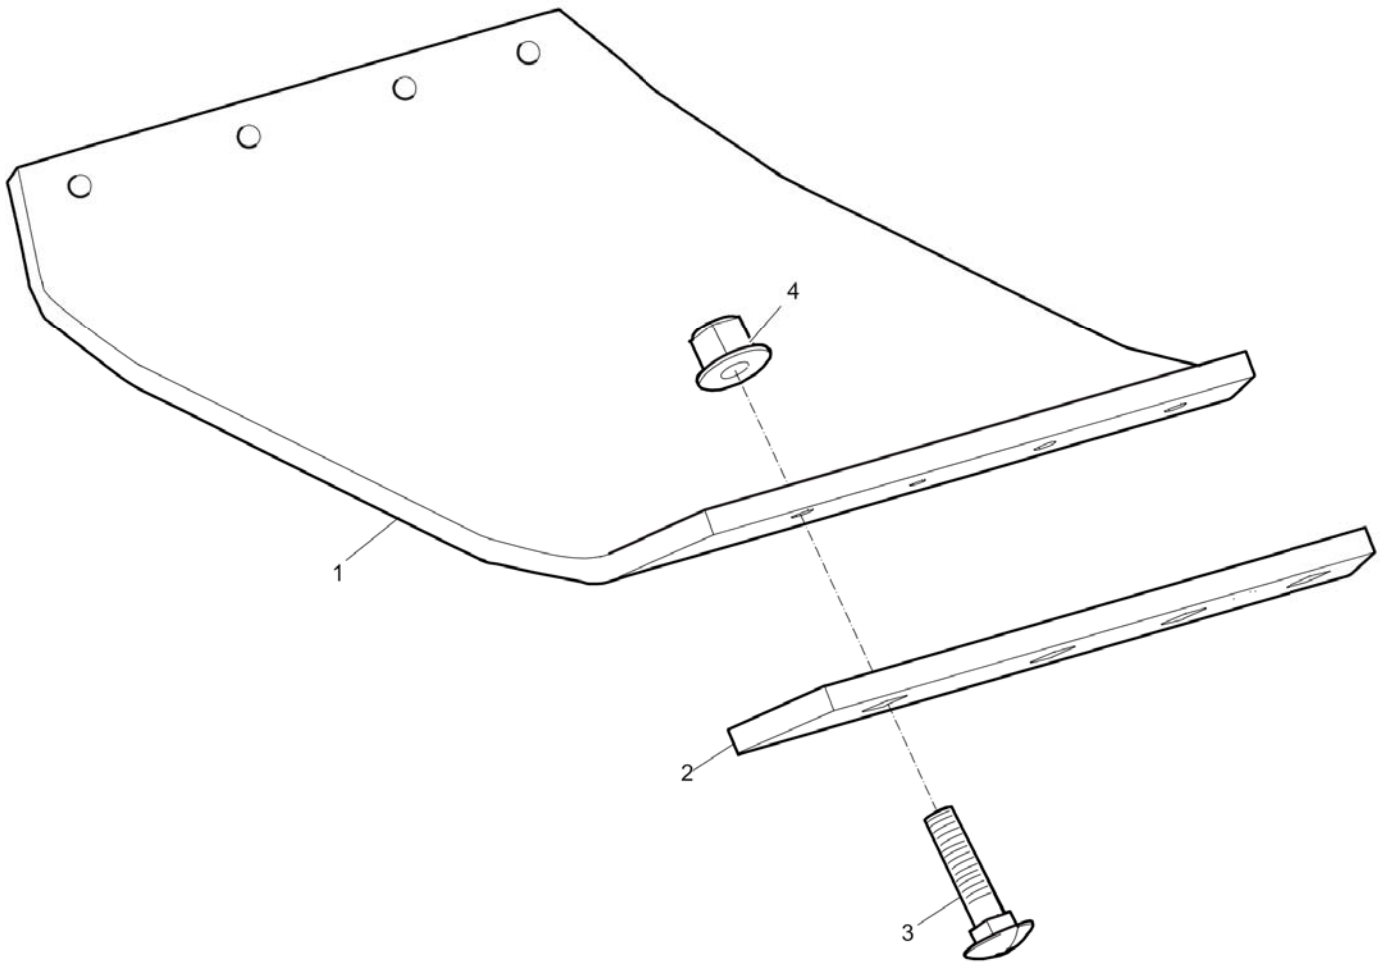

Spare parts list Block paving plate 750 mm (29.5 in.)

Refer to Parts Online for the most up to date information. The printed information might be outdated.

Thu Jul 02 05:03:20 MDT 2015

Item	Part No.	Name	Qty	L
1	4700280888	Polyurethane plate	1	A
2	4700382008	Bracket	2	
3	-	Screw, M10 x 50 mm 4.6 A3K	8	
4	-	Lock nut, M10 x 1.5 mm A3K	8	

Comments for Page: Block paving plate 750 mm (29.5 in.)

(L)OCAL REMARKS

A | Polyurethane