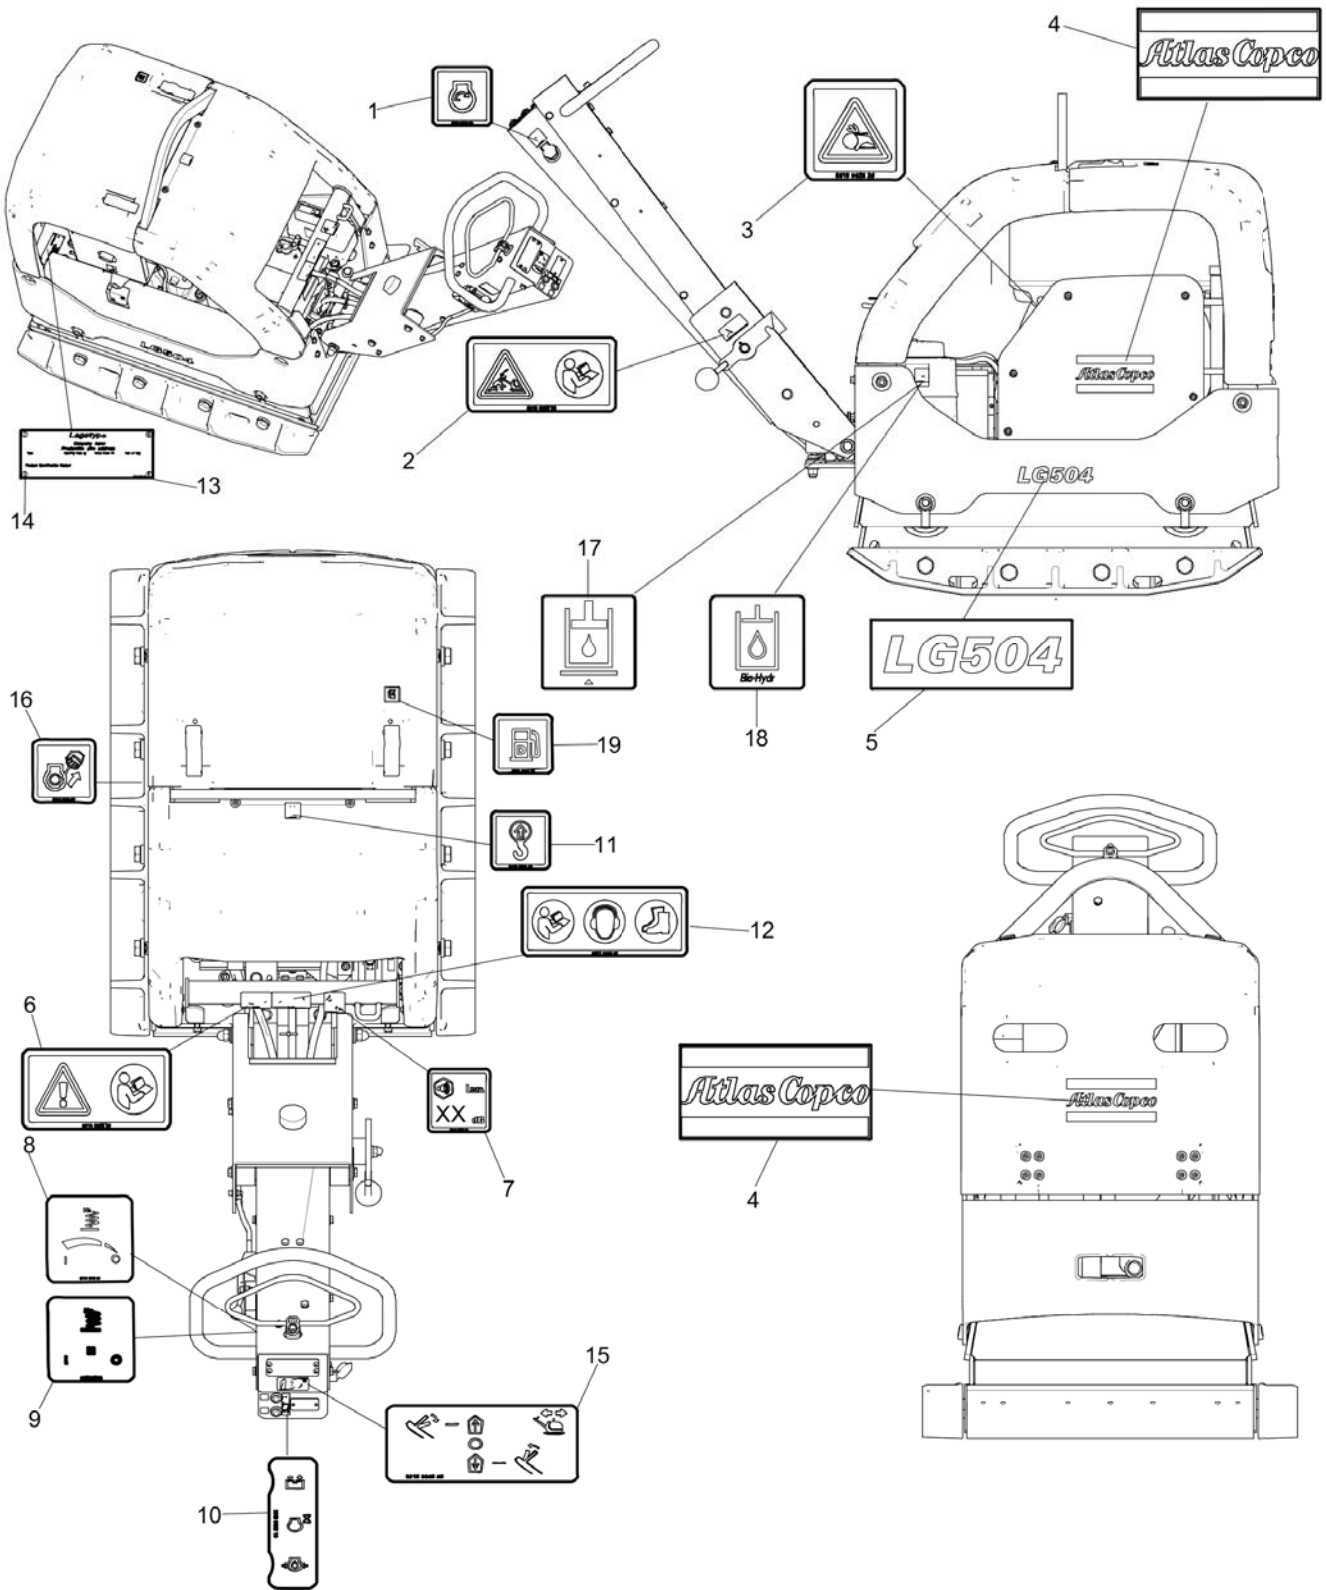

Spare parts list Labels

Refer to Parts Online for the most up to date information. The printed information might be outdated.

Thu Jul 02 05:03:32 MDT 2015

Item	Part No.	Name	Qty	L
1	8915002520	Label, electric engine start	1	
2	8915002523	Safety label, lock handle	1	
3	8915002526	Safety label, rotating V-belts	1	
4	8915300077	Product label, "Atlas Copco"	2	
5	8915300184	Product label "LG 504"	2	
6	8915002529	Safety label, read instruction	1	
7	-	Nosie level label	1	
8	8915002521	Label, throttle control non EPA	1	
9	8915002530	Label, throttle control EPA	1	
10	8915002519	Label, charging, hour meter and engine oil pressure	1	
11	8915002528	Label, lifting point	1	
12	8915002387	Safety label, read instructions, ear protection and safety boots	1	
13	-	Data plate	1	
14	-	Screw	4	
15	8915002525	Label, operator panel	1	
16	8915002527	Label, manual start	1	
17	4700272373	Label, hydraulic oil level	1	
18	4700904601	Decal "BIO HYDRAULIC OIL"	1	
19	8915002626	Label,fuel	1