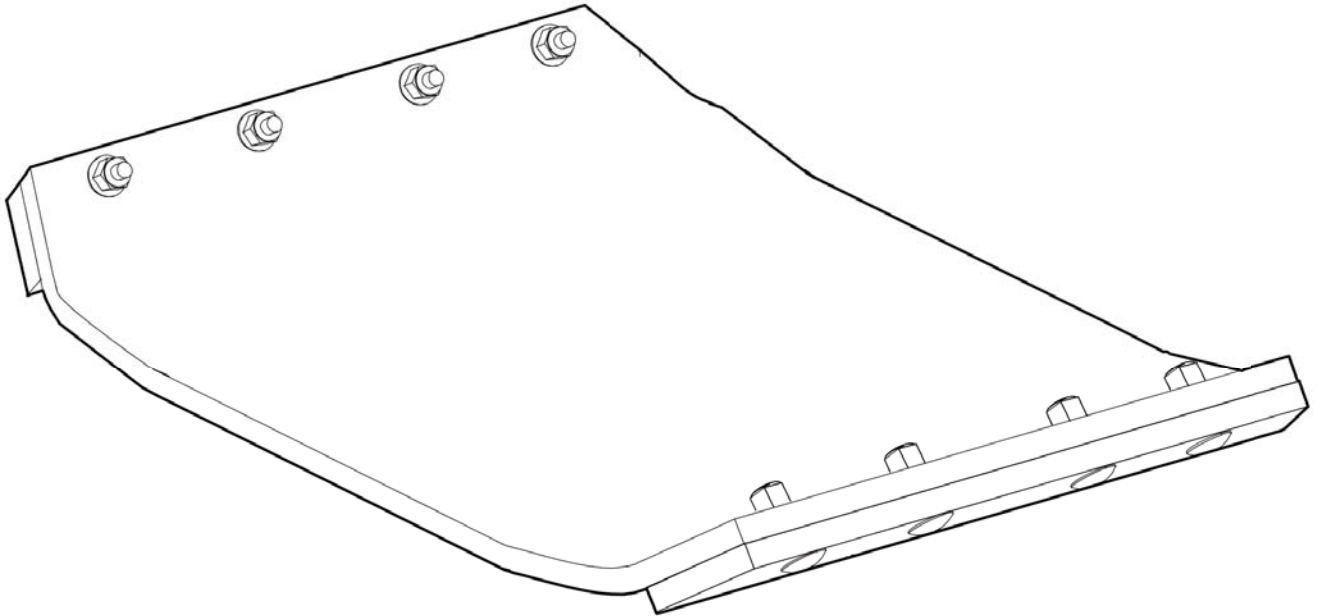

Kits Block paving plate kit 750 mm (29.5 in.)

Item	Part No.	Name	Qty	L
1	4700382001	Block paving plate kit	1	
2	-	Polyurethane plate, 750 mm, 29.5 in.	1	
3	-	Bracket	2	
4	-	Nut, M10 x 1.5 mm A3K	8	
5	-	Screw, M10 x 45 mm 4.6 A3K	8