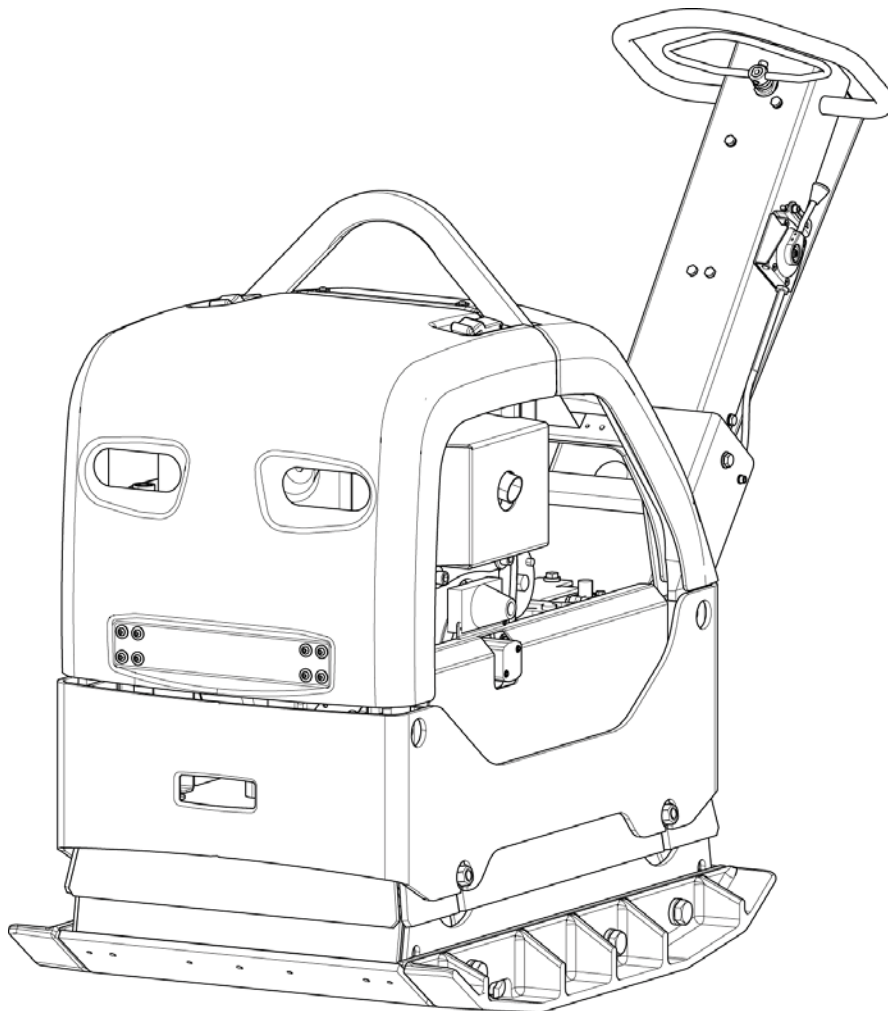

LG 504

Spare parts list

Forward and reversible plate

s/n BGF000001-

Engine: Hatz 1D 81

General information

This spare parts list applies to the following:

Part number	Description
3382 000 550	Forward and reversing plate LG 500 Hatz Electric start 550 mm (21.65 in.)
3380 000 551	Forward and reversing plate LG 500 Hatz Electric start 700 mm (27.56 in.) (550 mm plus 2 x 75 mm / 21.65 in. plus 2 x 2.95 in.)